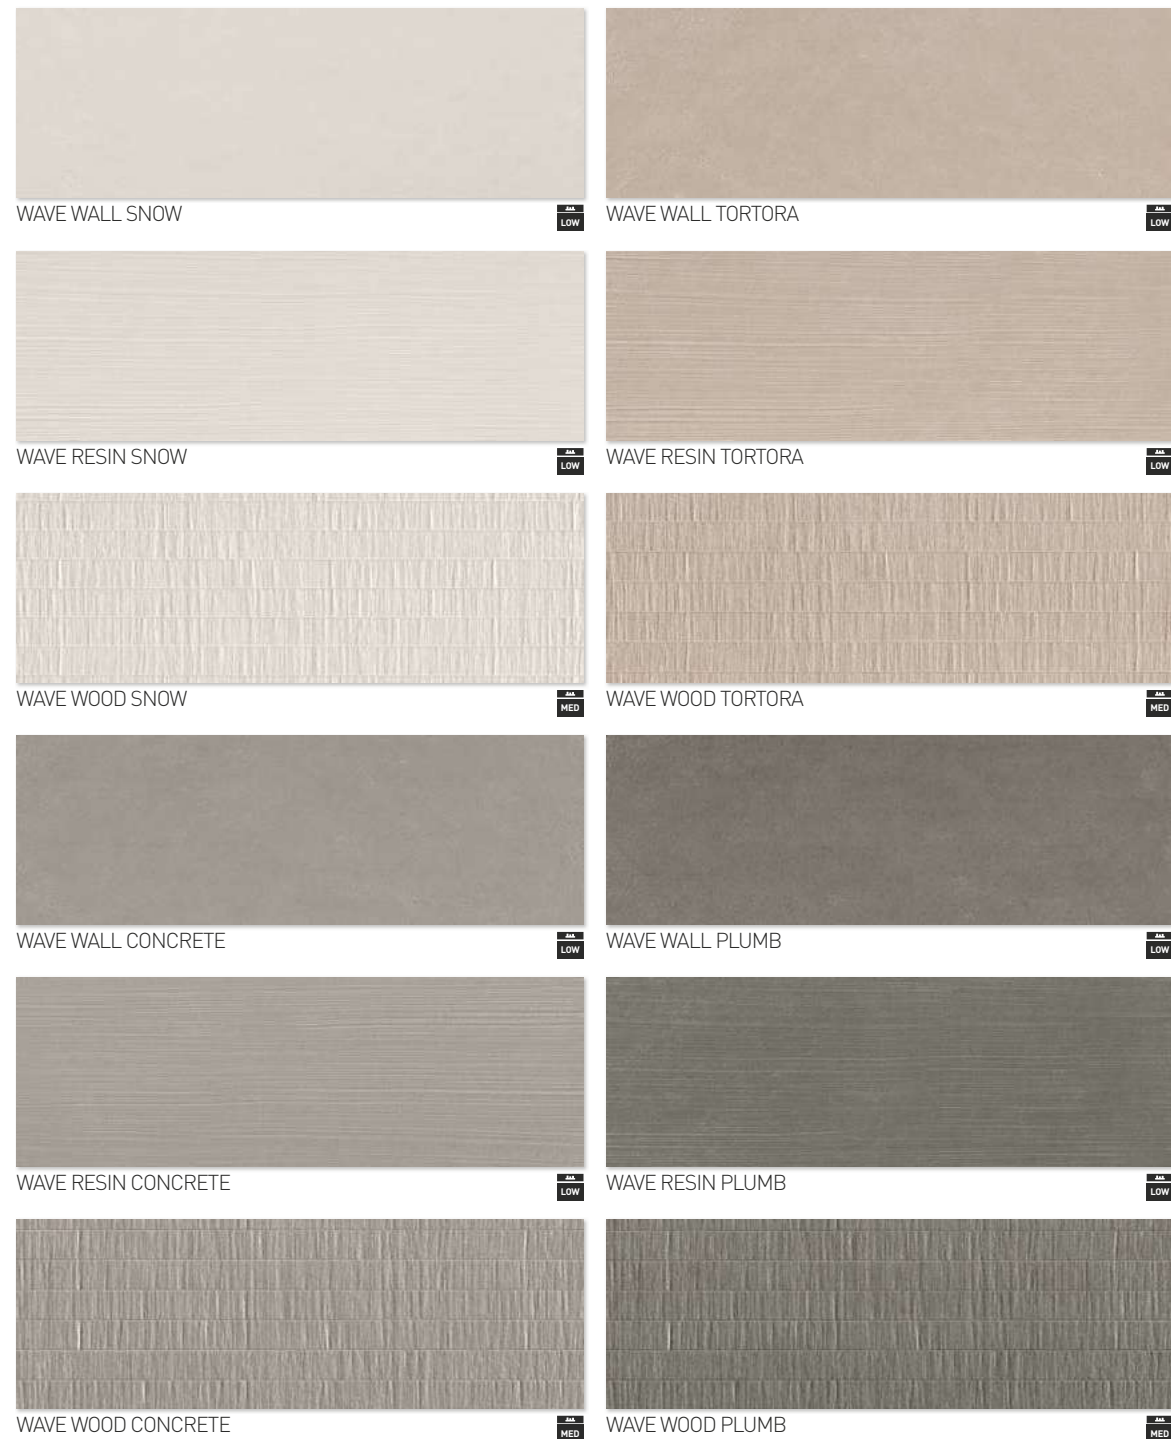

Page/Pág.	
60x60 cm/24"x24" RC M642	122
30x60 cm/11,8"x24" RC M564	122

WAVE

WALL TILE + WHITE BODY + RECTIFIED + MATT
 AZULEJO + PASTA BLANCA + RECTIFICADO + MATE
 40x120 cm/16"x48"

Concrete / Cementos

COLOURS: / COLORES: