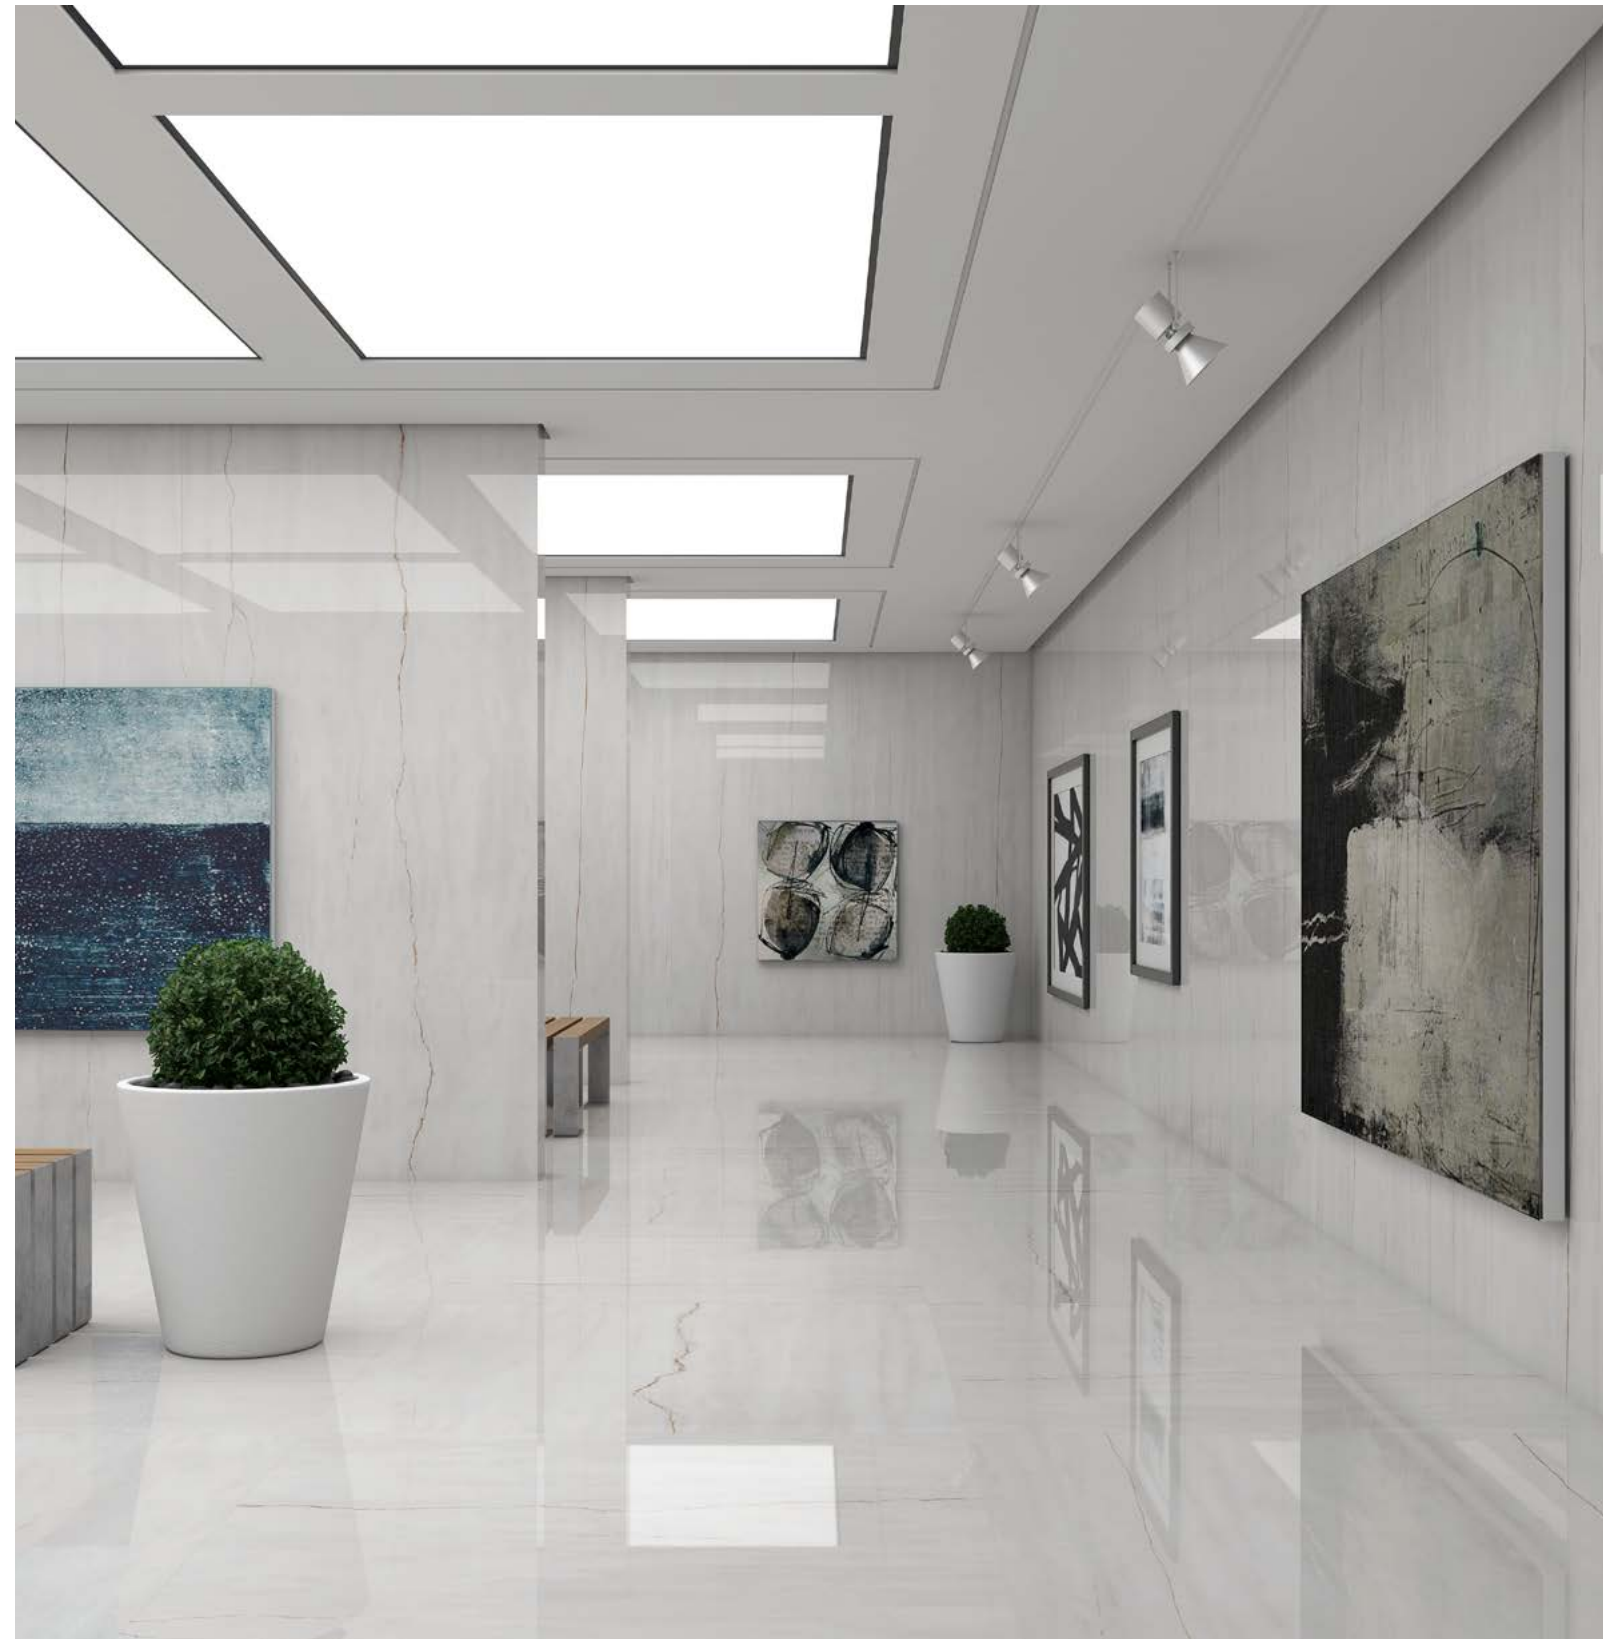

OTHER SIZES: / OTROS FORMATOS:

SLAB TILES: / LÁMINA CERÁMICA:

• Page: / Pág: 38-39: 120x260 cm/48"x104"