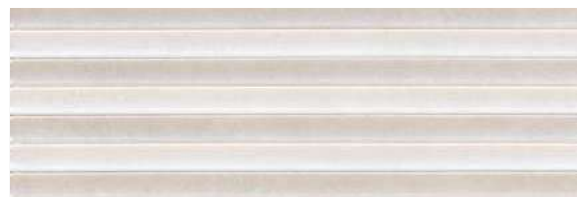

Concrete / Cementos

COLOURS: / COLORES:

FOSTER LIGHT

FOSTER WHITE

FOSTER GREY

FOSTER SAND

FOSTER COAL

FOSTER SAVANNA