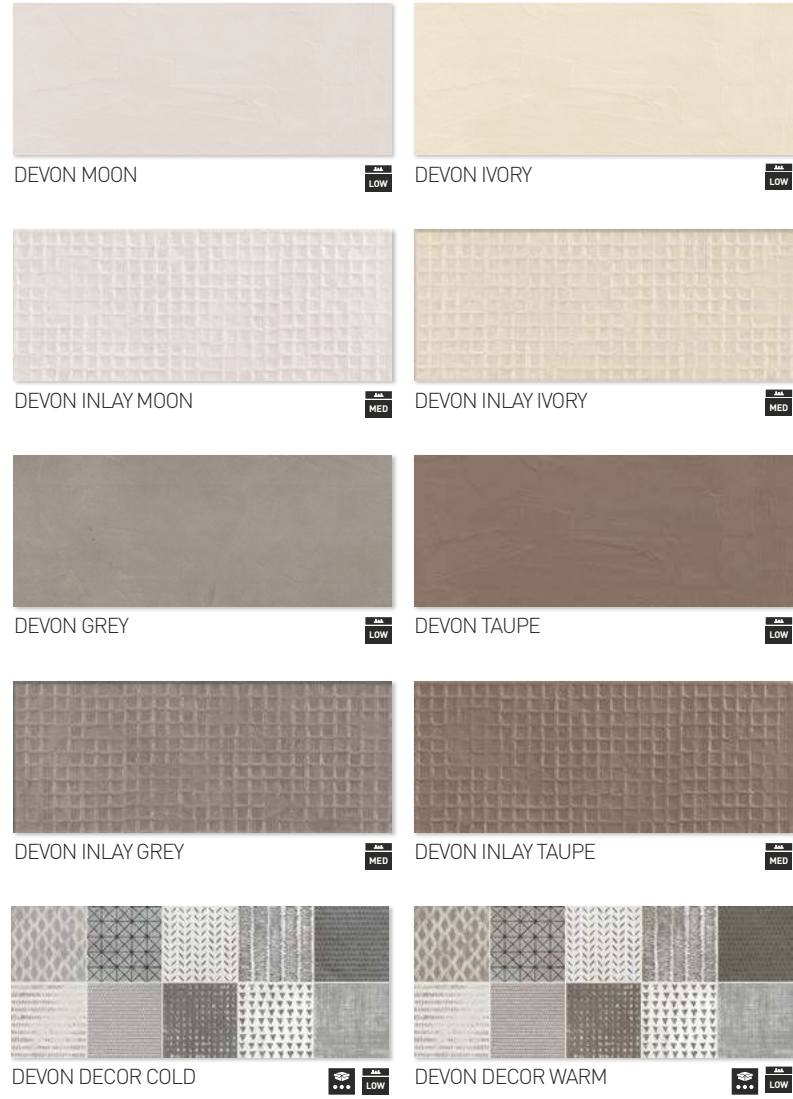

DEVON

WALL TILE + RED BODY + MATT
AZULEJO + PASTA ROJA + MATE
20x50 cm/8"x20"

Concrete / Cementos

COLOURS: / COLORES: