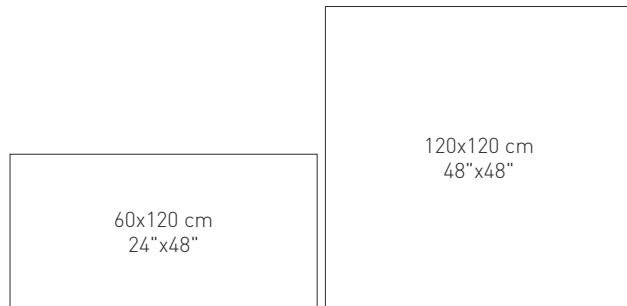

Marble / Mármol

COLOURS: / COLORES:

MASSA WHITE POLISHED

SPECIAL PIECES: / PIEZAS ESPECIALES:

MASSA WHITE POLISHED
MOSAIC (ML)

MASSA WHITE POLISHED
HEXAGON (ML)

GRADONE STRAIR:
PELDAÑO GRADONE:

30x60 cm/11.8"x24"	2
P749	
30x120 cm/11.8"x48"	2
P1513	