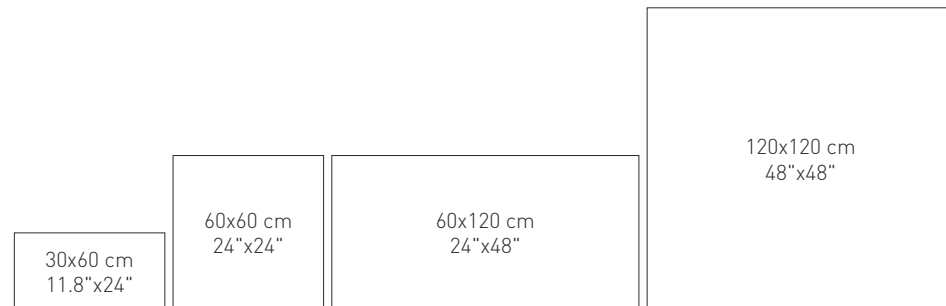

GLAZED PORCELAIN STONEWARE + STD BODY + RECTIFIED + POLISHED
GRES PORCELÁNICO ESMALTADO + PASTA STD + RECTIFICADO + PULIDO
120x120 cm/48"x48" + 60x120 cm/24"x48" + 60x60 cm/24"x24" + 30x60 cm/11.8"x24"

View online
Ver online

Marble / Mármol

COLOURS: / COLORES:

SPECIAL PIECES: / PIEZAS ESPECIALES:

GRADONE STRAIR:
PELDAÑO GRADONE:

30x60 cm/11.8"x24"	
P749	2
30x120 cm/11.8"x48"	
P1513	2

STAIR TREAD:
PELDAÑO ROMO:

30x60 cm/11.8"x24"	
P197	6
30x120 cm/11.8"x48"	
P331	3

SKIRTING:
RODAPIE:

9x60 cm/3.5"x24"	
P097	18
9x120 cm/3.5"x48"	
P270	10

AVAILABLE FORMATS: / FORMATOS DISPONIBLES:

PIECES NAME NOMBRE DE LA PIEZA	SIZES (CM) FORMATOS (CM)	WORK SIZE (MM) FORMATO DE FABRICACIÓN (MM)	PRICE GROUP GRUPO DE PRECIO
ARES RC PL	120x120 cm/48"x48"	1200 x 1200 x 11,5	SGP
ARES RC PL	60x120 cm/24"x48"	600 x 1200 x 11,5	SGP
ARES RC PL	60x60 cm/24"x24"	598 x 598 x 9,5	SGP
ARES RC PL	30x60 cm/11.8"x24"	298 x 598 x 9,5	SGP
ARES MOSAIC (ML) RC PL	30x30 cm/11.8"x11.8"		SGP
ARES HEXAGON (ML) RC PL	22,5x32,5 cm/9"x13"		SGP