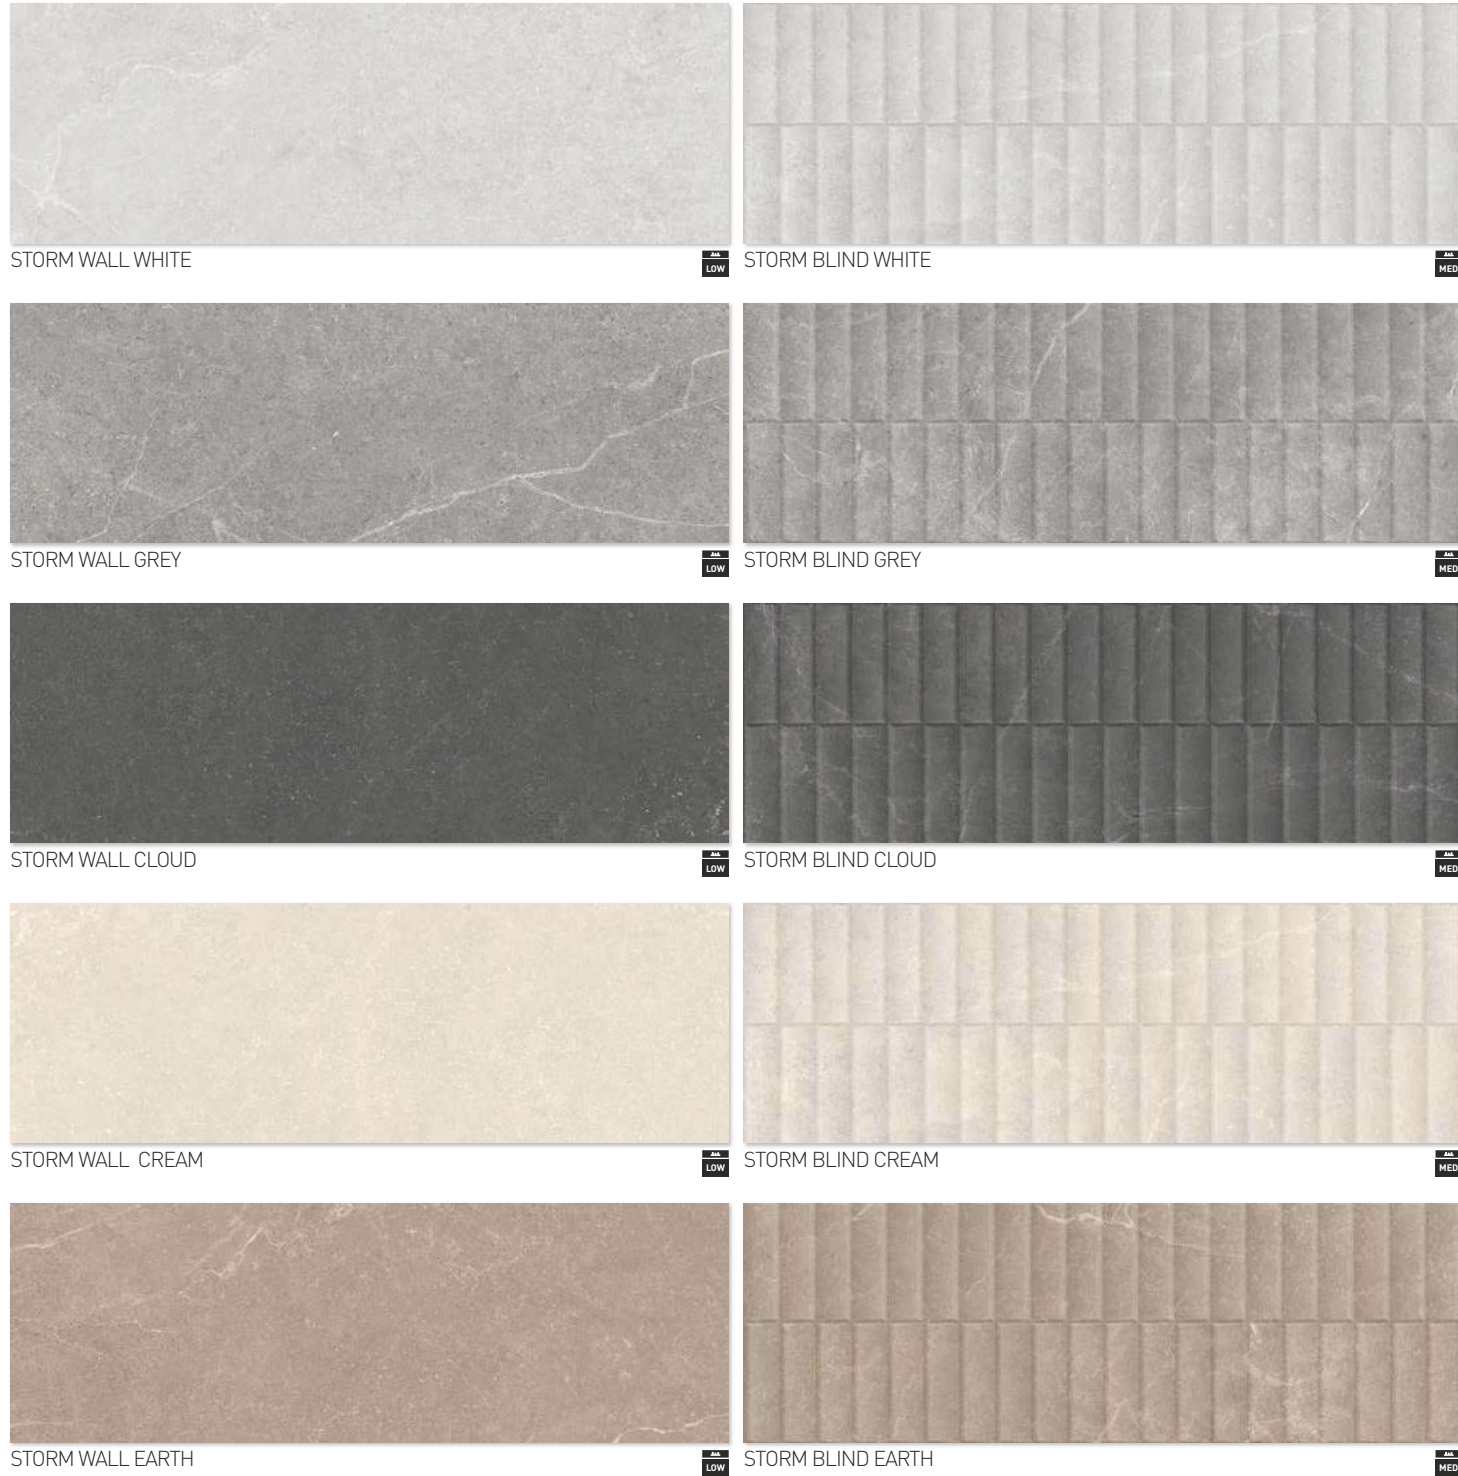

STORM

WALL TILE + WHITE BODY + RECTIFIED + MATT
AZULEJO + PASTA BLANCA + RECTIFICADO + MATE
40x120 cm/16"x48"

View online
Ver online

Stone / Piedras

COLOURS: / COLORES:

25x75 cm
10"x30"

40x120 cm
16"x48"

AVAILABLE FORMATS: / FORMATOS DISPONIBLES:

PIECES NAME NOMBRE DE LA PIEZA	SIZES (CM) FORMATOS (CM)	WORK SIZE (MM) FORMATO DE FABRICACIÓN (MM)	PRICE GROUP GRUPO DE PRECIO
STORM WALL RC	40x120 cm/16"x48"	400 x 1200 x 10,8	M654
STORM BLIND RC	40x120 cm/16"x48"	400 x 1200 x 10,8	M723

STORM WALL GREY / CLOUD
40x120 cm/16"x48" RC

STORM CLOUD
60x60 cm/24"x24" RC