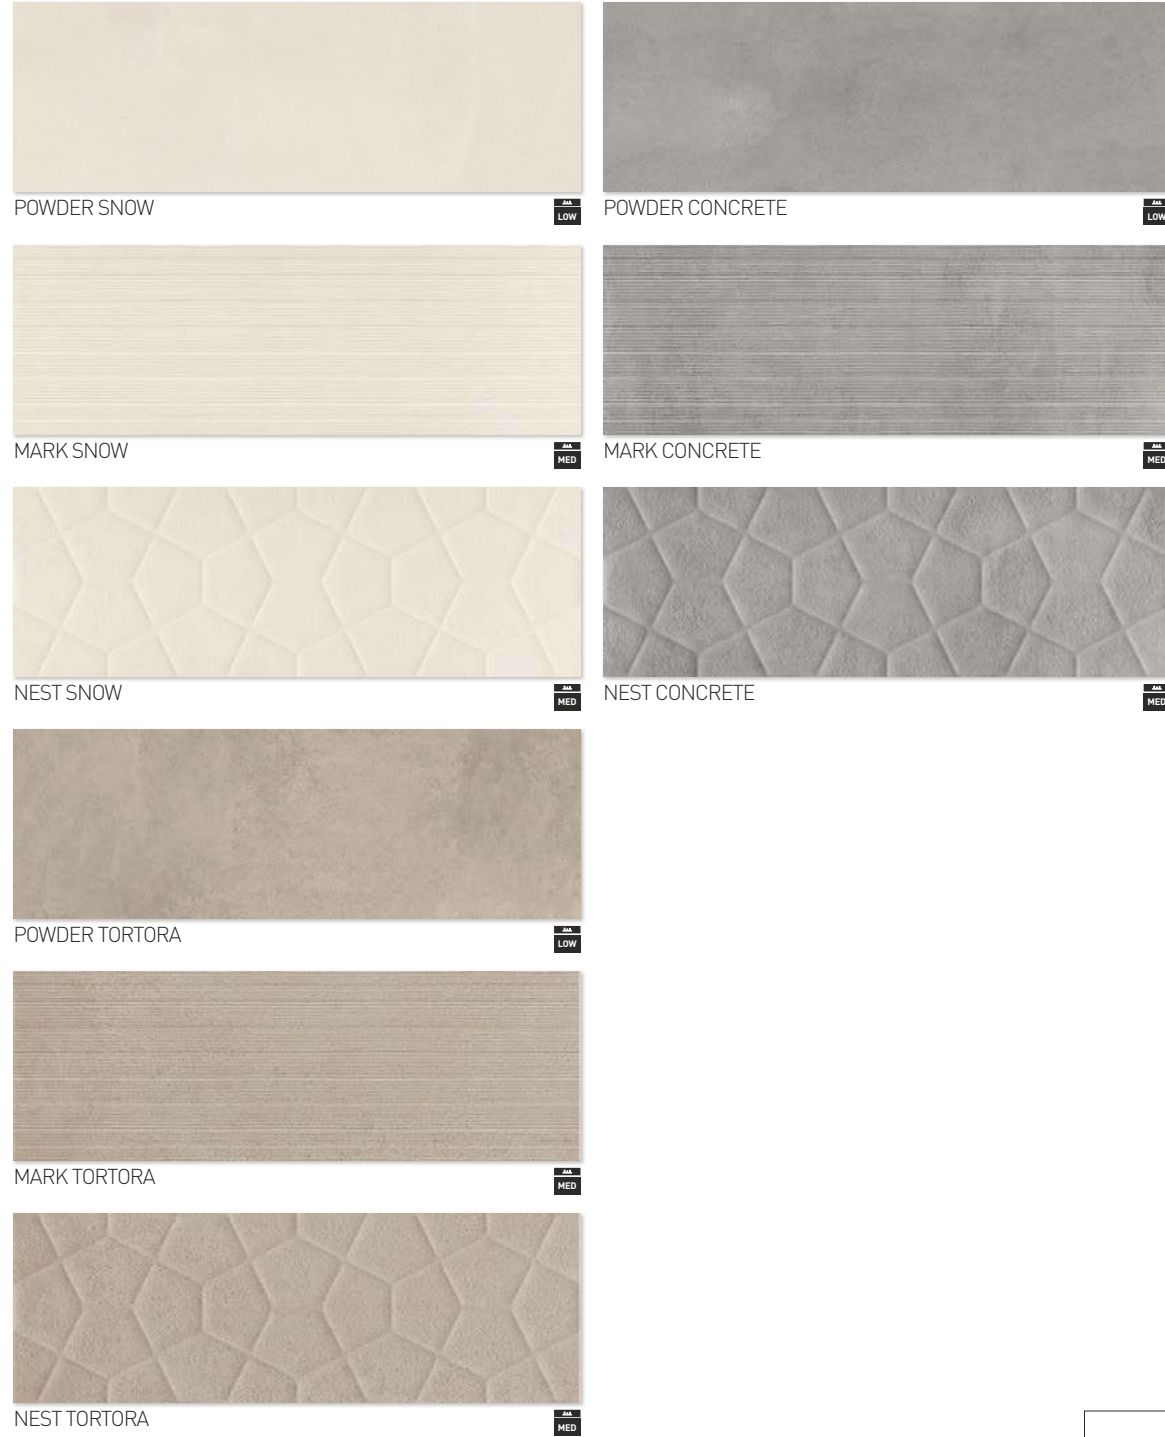

POWDER

WALL TILE + WHITE BODY + RECTIFIED + MATT
AZULEJO + PASTA BLANCA + RECTIFICADO + MATE
40x120 cm/16"x48"

Concrete / Cementos

COLOURS: / COLORES:

25x75 cm
10"x30"

40x120 cm
16"x48"

AVAILABLE FORMATS: / FORMATOS DISPONIBLES:

PIECES NAME NOMBRE DE LA PIEZA	SIZES (CM) FORMATOS (CM)	WORK SIZE (MM) FORMATO DE FABRICACIÓN (MM)	PRICE GROUP GRUPO DE PRECIO
POWDER RC	40x120 cm/16"x48"	400 x 1200 x 10,8	M654
MARK RC	40x120 cm/16"x48"	400 x 1200 x 10,8	M723
NEST RC	40x120 cm/16"x48"	400 x 1200 x 10,8	M723

View online
Ver online

POWDER TORTORA
40x120 cm/16"x48" RC

NEST TORTORA
40x120 cm/16"x48" RC

POWDER TORTORA
60x60 cm/24"x24"