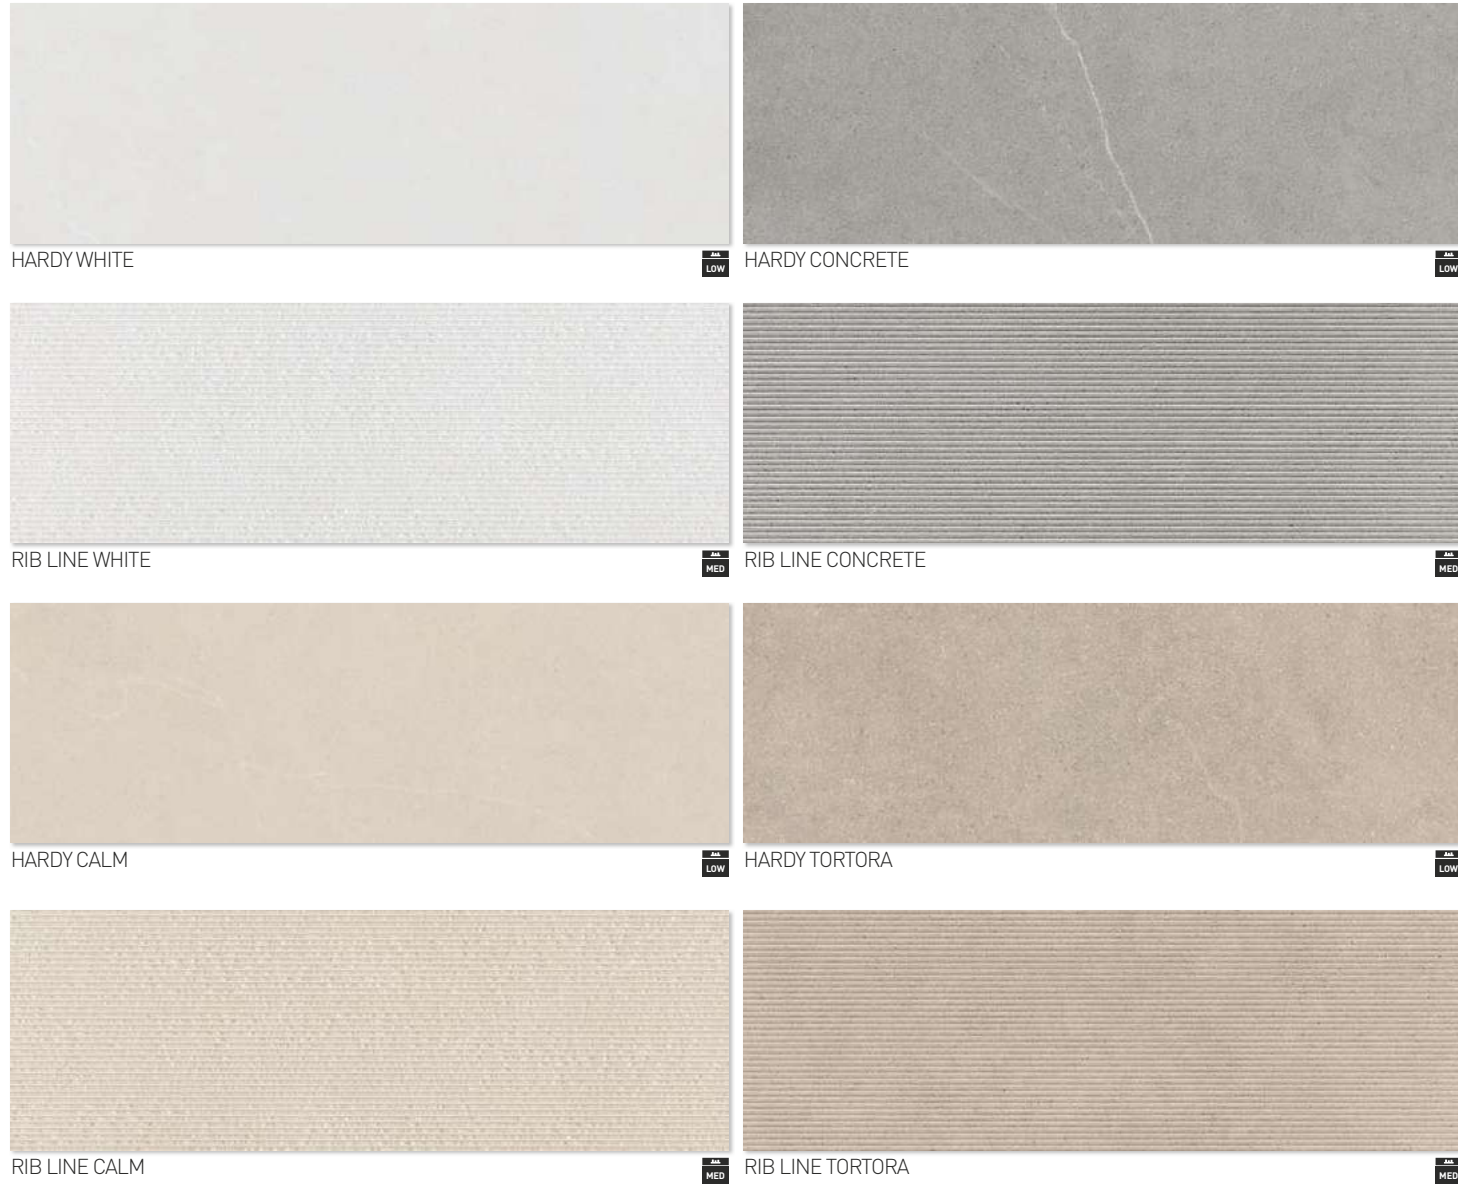

View online
 Ver online

Stone / Piedras

COLOURS: / COLORES:

HARDY WHITE
 40x120 cm/16"x48" RC

RIB LINE WHITE
 40x120 cm/16"x48" RC

HARDY PLUMB
 60x60 cm/24"x24" RC

COORDINATED FLOOR TILE: / PAVIMENTO COORDINADO:
HARDY
 GLAZED PORCELAIN STONEWARE + COLOUR BODY + RECTIFIED + MATT
 GRES PORCELÁNICO ESMALTADO + PASTA COLOREADA + RECTIFICADO + MATE