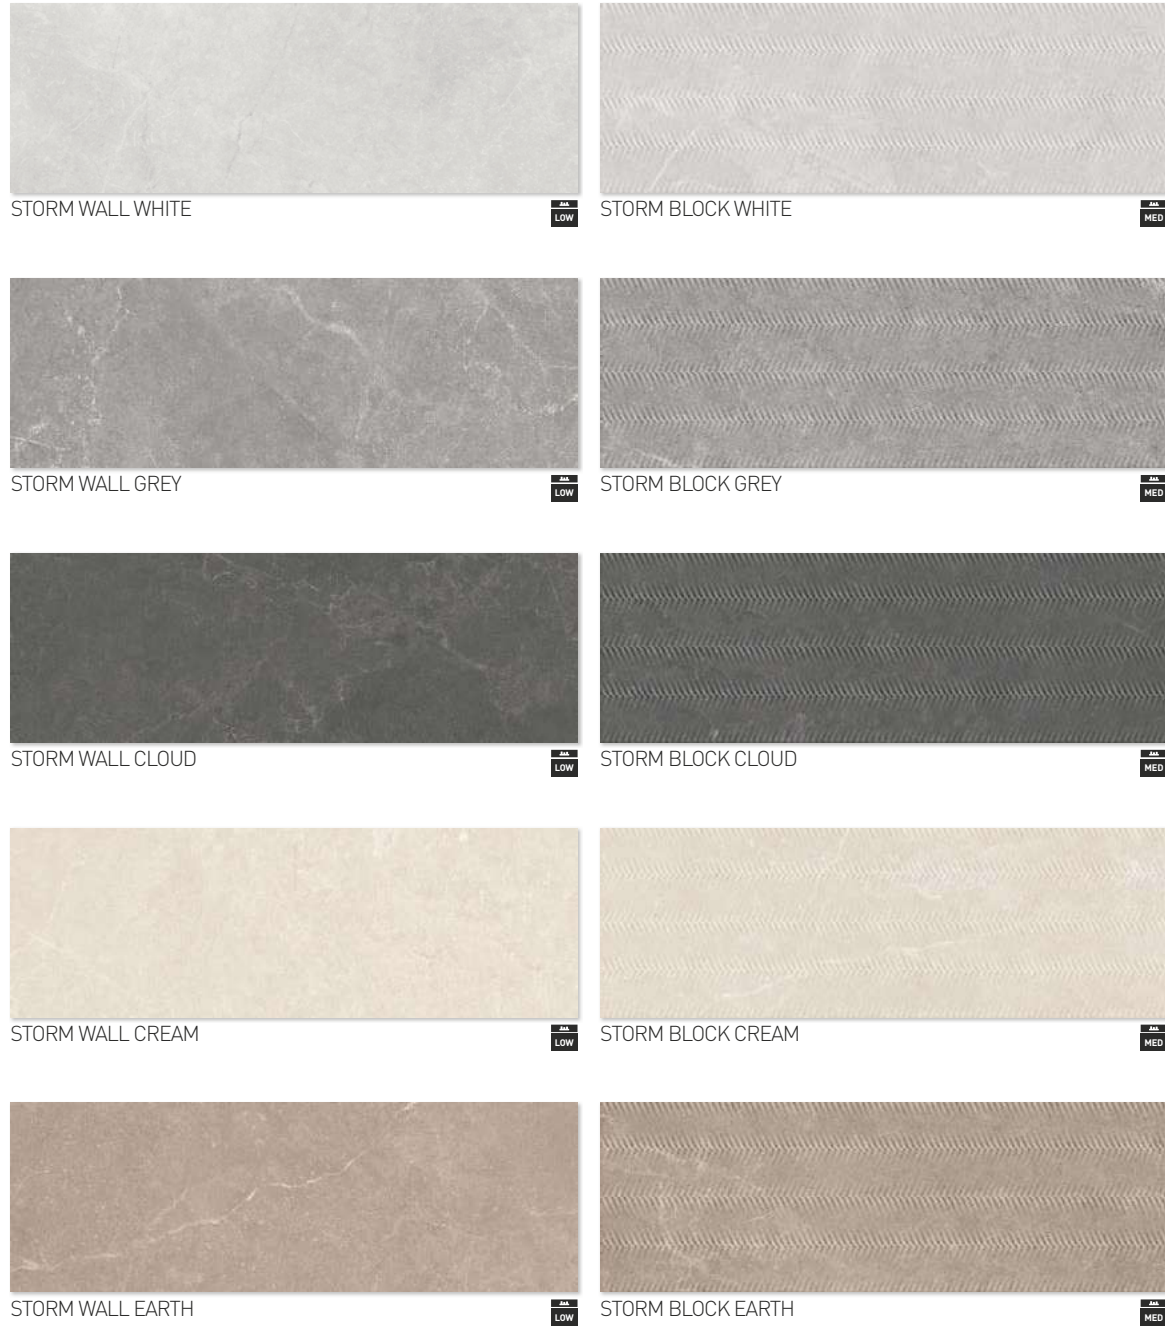

STORM WALL

WALL TILE + WHITE BODY + MATT
AZULEJO + PASTA BLANCA + MATE
25x75 cm/10"x30"

Stone / Piedras

COLOURS: / COLORES: