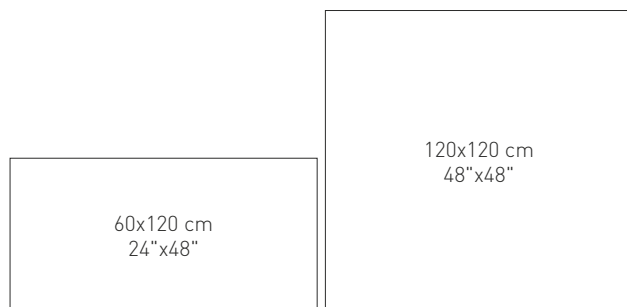

GRADONE STRAIR:
PELDAÑO GRADONE:

30x60 cm/11.8"x24"	2
P749	
30x120 cm/11.8"x48"	2
P1513	

STRAIR TREAD:
PELDAÑO ROMO:

30x60 cm/11.8"x24"	6
P197	
30x120 cm/11.8"x48"	6
P331	

SKIRTING:
RÓDAPIE:

9x60 cm/3.5"x24"	18
P097	
9x120 cm/3.5"x48"	10
P270	

AVAILABLE FORMATS: / FORMATOS DISPONIBLES:

PIECES NAME NOMBRE DE LA PIEZA	SIZES (CM) FORMATOS (CM)	WORK SIZE (MM) FORMATO DE FABRICACIÓN (MM)	PRICE GROUP GRUPO DE PRECIO
CROCE RC PL	120x120 cm/48"x48"	1200 x 1200 x 11,5	SGP
CROCE RC PL	60x120 cm/24"x48"	600 x 1200 x 11,5	SGP
CROCE MOSAIC (ML) RC PL	30x30 cm/11.8"x11.8"		SGP
CROCE HEXAGON (ML) RC PL	22,5x32,5 cm/9"x13"		SGP