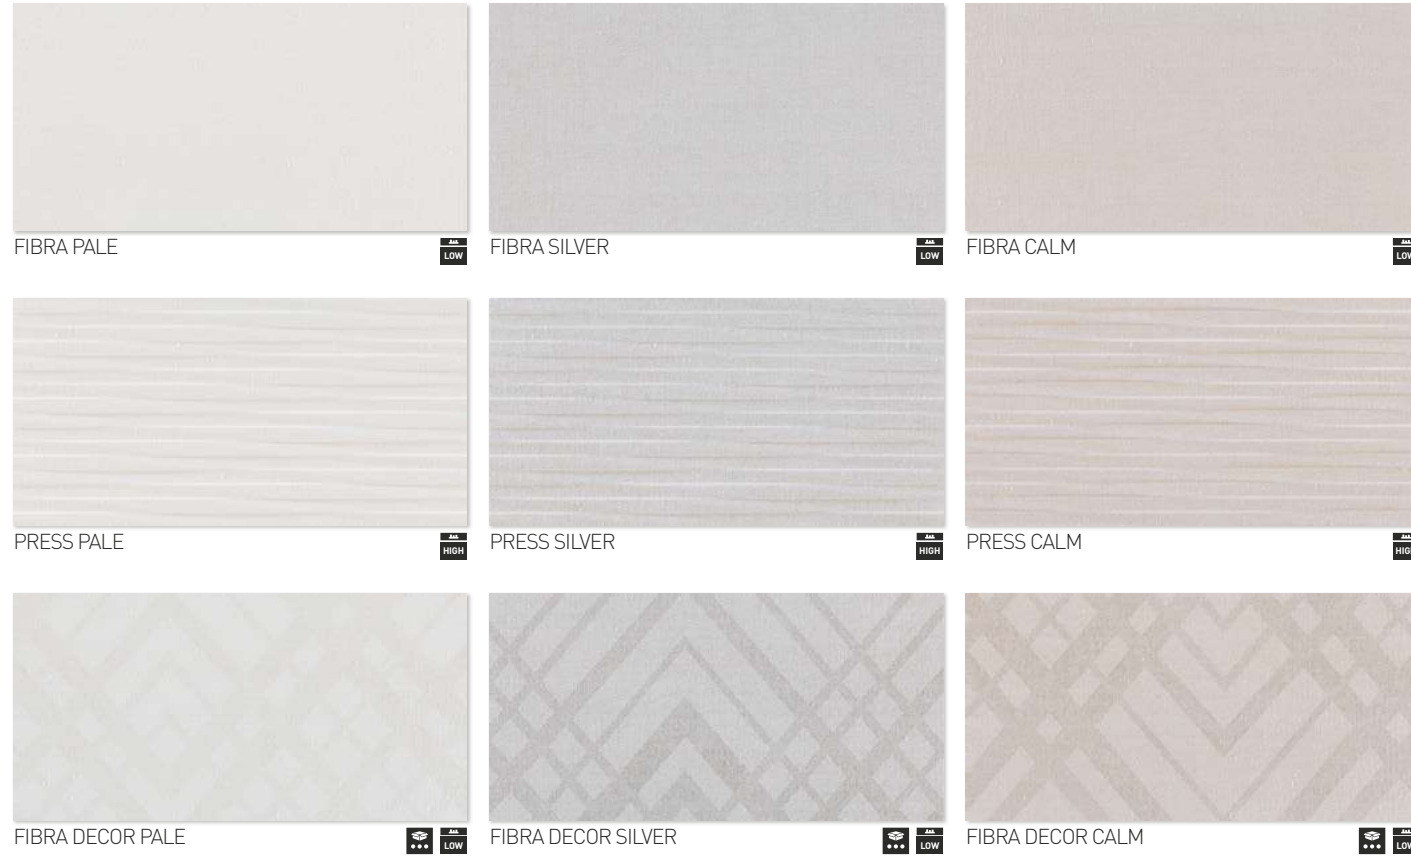

FIBRA

WALL TILE + WHITE BODY + RECTIFIED + MATT
AZULEJO + PASTA BLANCA + RECTIFICADO + MATE
30x60 cm/11.8"x24"

View online
Ver online

Textile / Textiles

COLOURS: / COLORES: