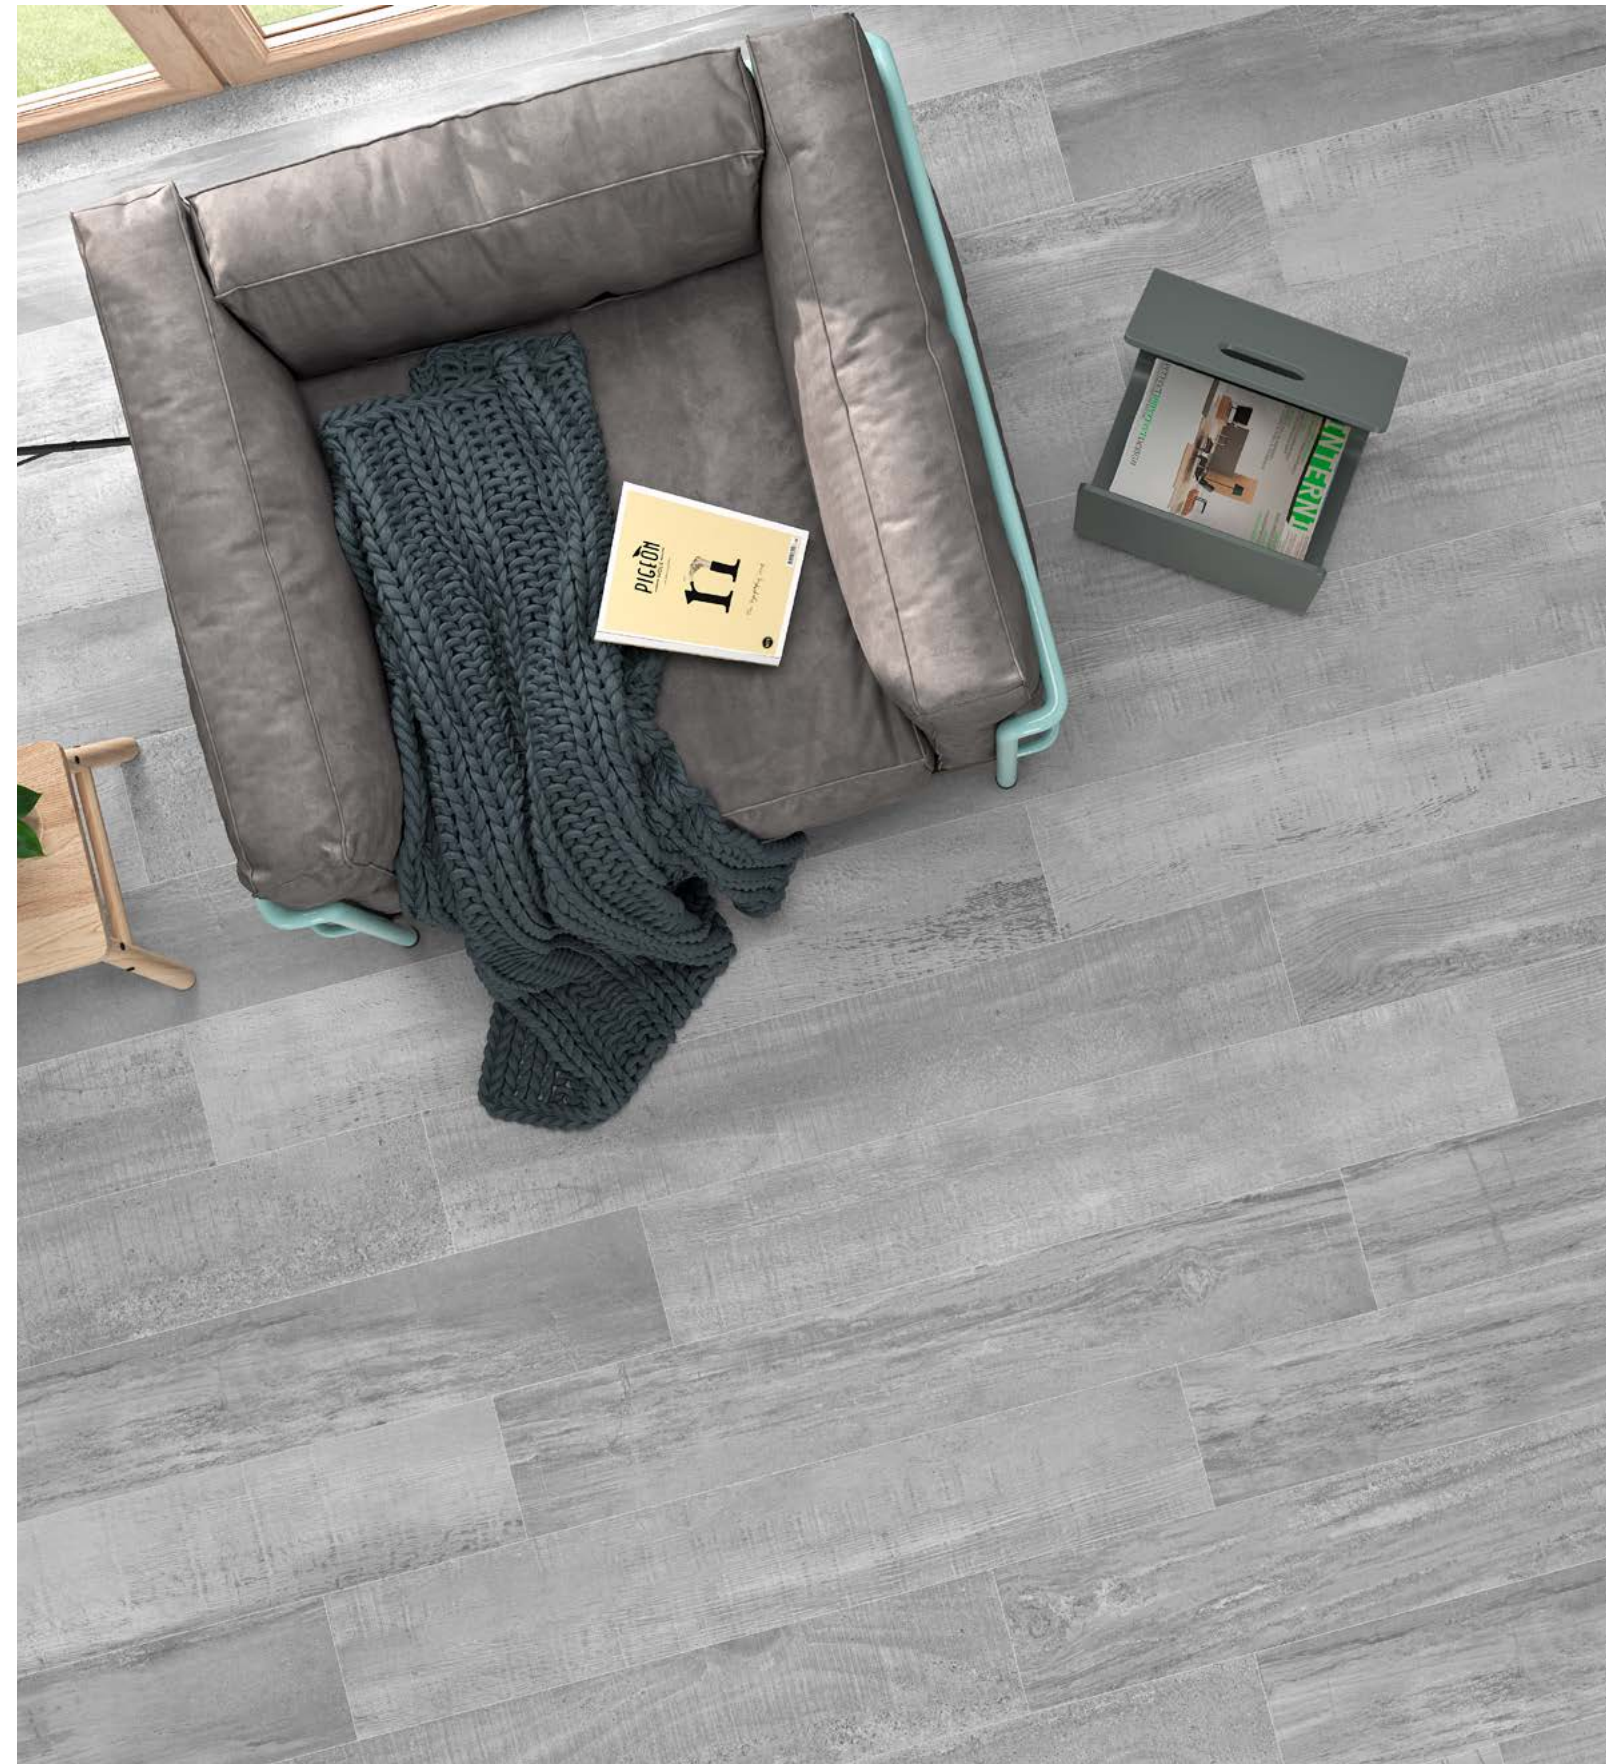

PALIO

GLAZED PORCELAIN STONEWARE + STD BODY + RECTIFIED + MATT
GRES PORCELÁNICO ESMALTADO + PASTA STD + RECTIFICADO + MATE
20x120 cm/8"x48"

View online
Ver online

PALIO GREY
20x120 cm/8"x48" RC

Wood / Maderas

COLOURS: / COLORES:

20x120 cm
8"x48"

SKIRTING:
RODAPIE:

9x120 cm/3.5"x48"
P270

AVAILABLE FORMATS: / FORMATOS DISPONIBLES:

PIECES NAME NOMBRE DE LA PIEZA	SIZES (CM) FORMATOS (CM)	WORK SIZE (MM) FORMATO DE FABRICACIÓN (MM)	PRICE GROUP GRUPO DE PRECIO
PALIO RC	20x120 cm/8"x48"	197 X 1200 X 9,5	M894