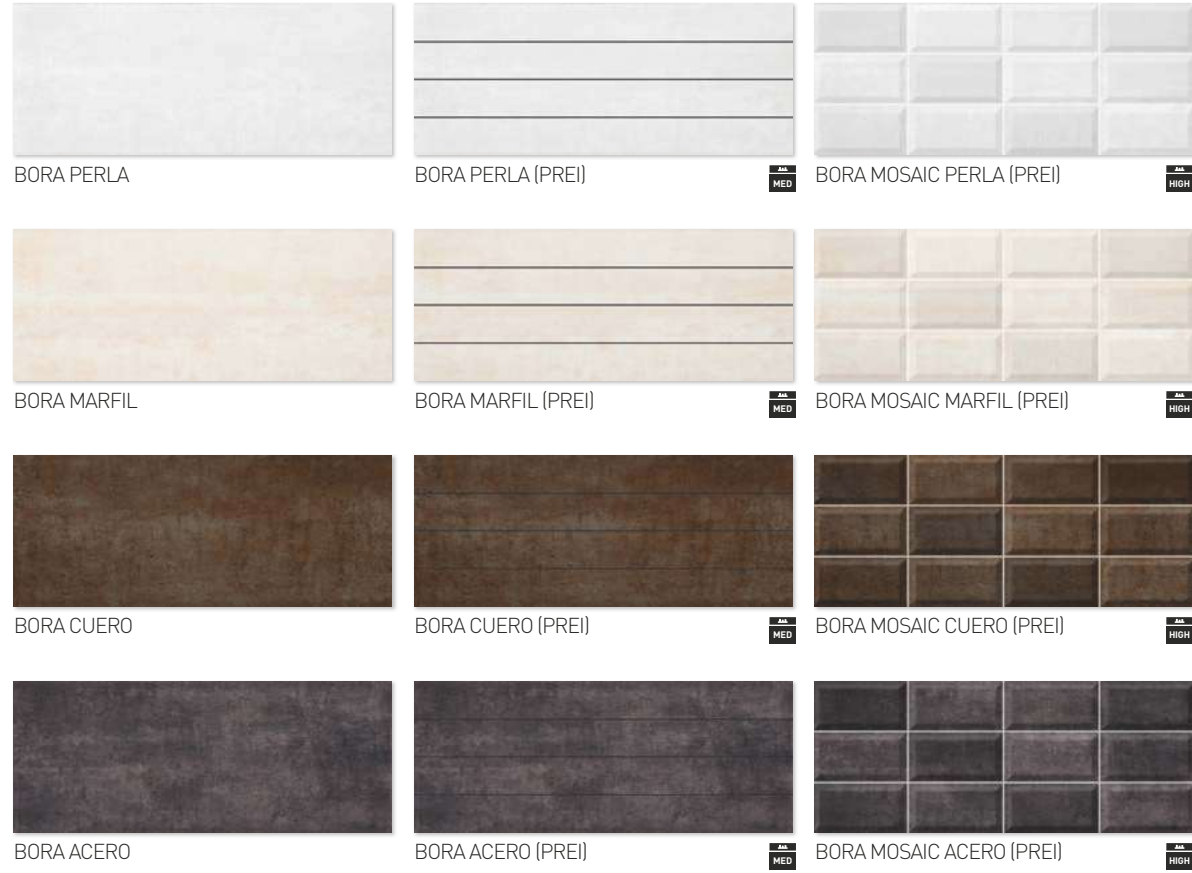

BORA

WALL TILE + RED BODY + MATT
AZULEJO + PASTA ROJA + MATE
20x50 cm/8"x20"

Metal / Metales

COLOURS: / COLORES: