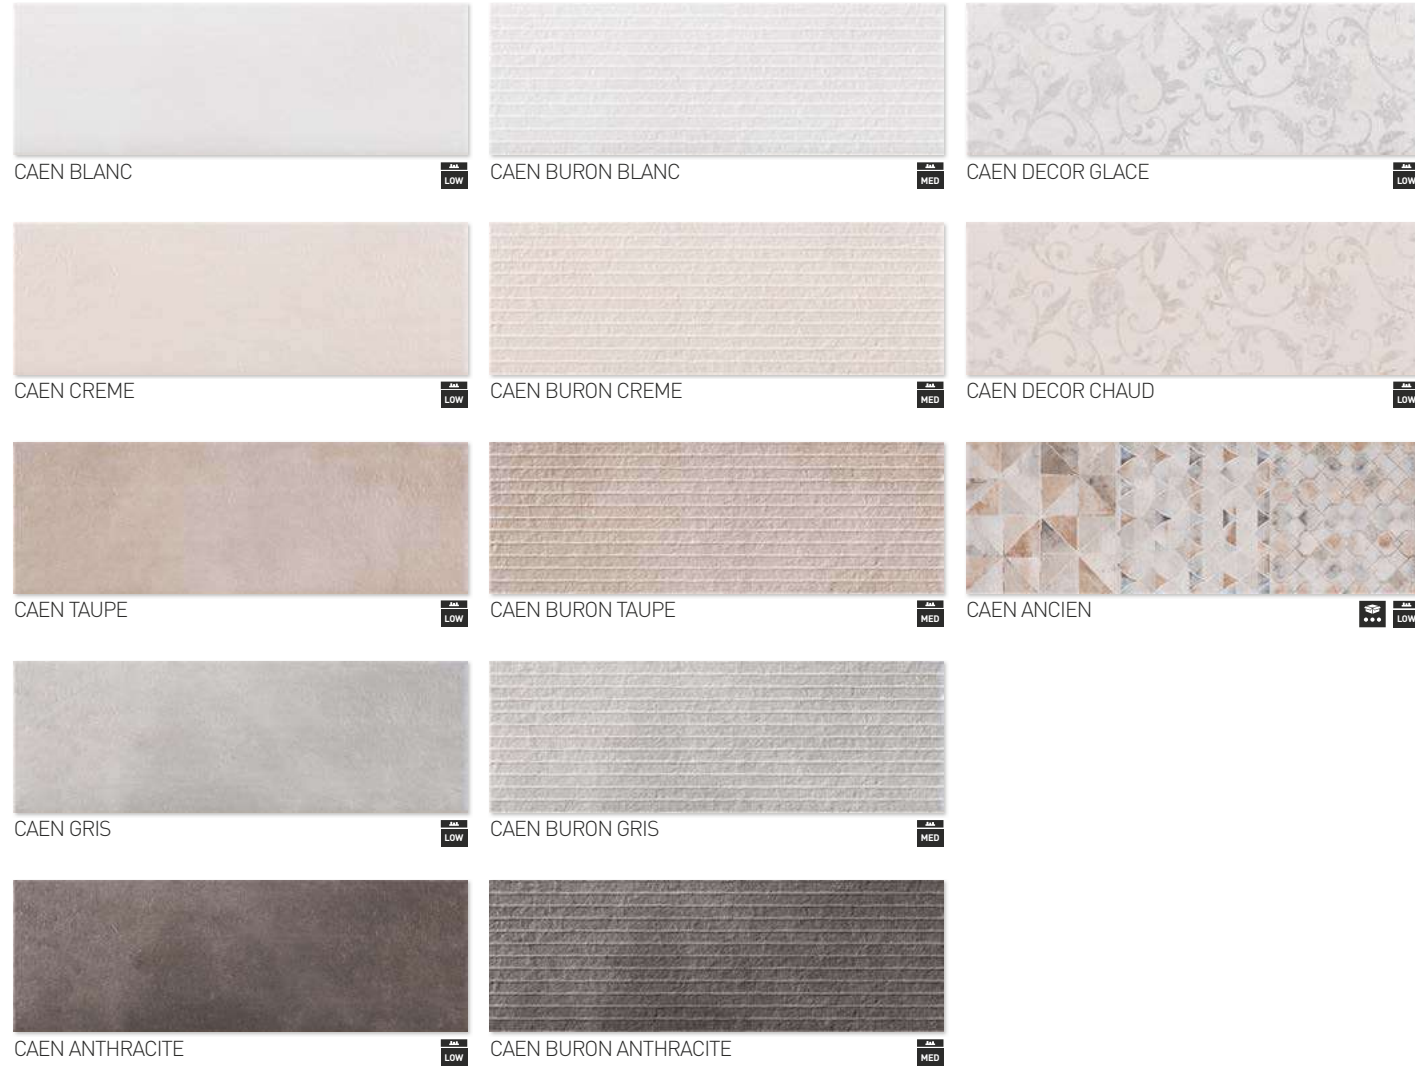

CAEN

WALL TILE + WHITE BODY + MATT
AZULEJO + PASTA BLANCA + MATE
20x60 cm/8"x24"

Stone / Piedras

COLOURS: / COLORES:

View online
Ver online

CAEN BLANC
20x60 cm/8"x24"

CAEN DECOR GLACE
20x60 cm/8"x24"