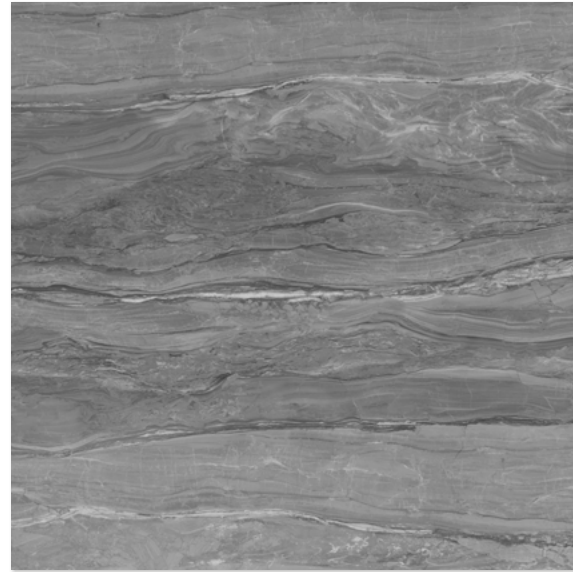

View online
Ver online

Marble / Mármoles

COLOURS: / COLORES:

EOS PEARL POLISHED

EOS ARGENT POLISHED

EOS CREAM POLISHED

EOS MOKA POLISHED

60x120 cm
24"x48"