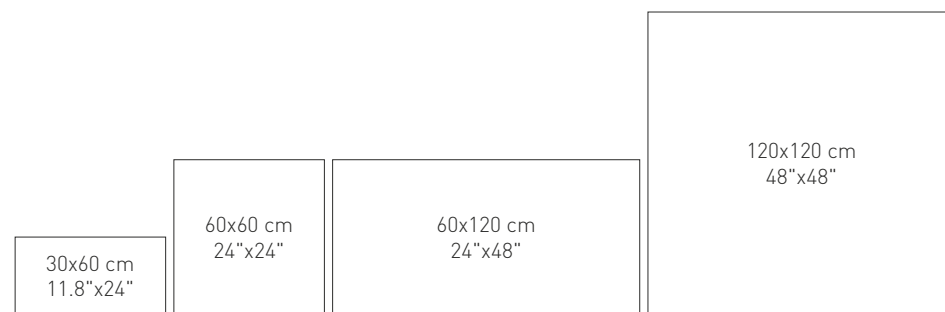

GLAZED PORCELAIN STONEWARE + STD BODY + RECTIFIED + POLISHED
GRES PORCELÁNICO ESMALTADO + PASTA STD + RECTIFICADO + PULIDO
120x120 cm/48"x48" + 60x120 cm/24"x48" + 60x60 cm/24"x24" + 30x60 cm/11.8"x24"

View online
Ver online

HERA WHITE POLISHED
30x60 cm/11.8"x24" RC PL

HERA WHITE POLISHED
60x60 cm/24"x24" RC PL

Marble / Mármoles

COLOURS: / COLORES:

SPECIAL PIECES: / PIEZAS ESPECIALES:

GRADONE STRAIR:
PELDAÑO GRADONE:

30x60 cm/11.8"x24"	2
P749	
30x120 cm/11.8"x48"	2
P1513	

STRAIR TREAD:
PELDAÑO ROMO:

30x60 cm/11.8"x24"	6
P197	
30x120 cm/11.8"x48"	6
P331	

SKIRTING:
RÓDAPÍE:

9x60 cm/3.5"x24"	18
P097	
9x120 cm/3.5"x48"	10
P270	

AVAILABLE FORMATS: / FORMATOS DISPONIBLES:

PIECES NAME NOMBRE DE LA PIEZA	SIZES (CM) FORMATOS (CM)	WORK SIZE (MM) FORMATO DE FABRICACIÓN (MM)	PRICE GROUP GRUPO DE PRECIO
HERA RC PL	120x120 cm/48"x48"	1200 x 1200 x 11,5	SGP
HERA RC PL	60x120 cm/24"x48"	600 x 1200 x 11,5	SGP
HERA RC PL	60x60 cm/24"x24"	598 x 598 x 9,5	SGP
HERA RC PL	30x60 cm/11.8"x24"	298 x 598 x 9,5	SGP
HERA MOSAIC (ML) RC PL	30x30 cm/11.8"x11.8"		SGP
HERA HEXAGON (ML) RC PL	22,5x32,5 cm/9"x13"		SGP