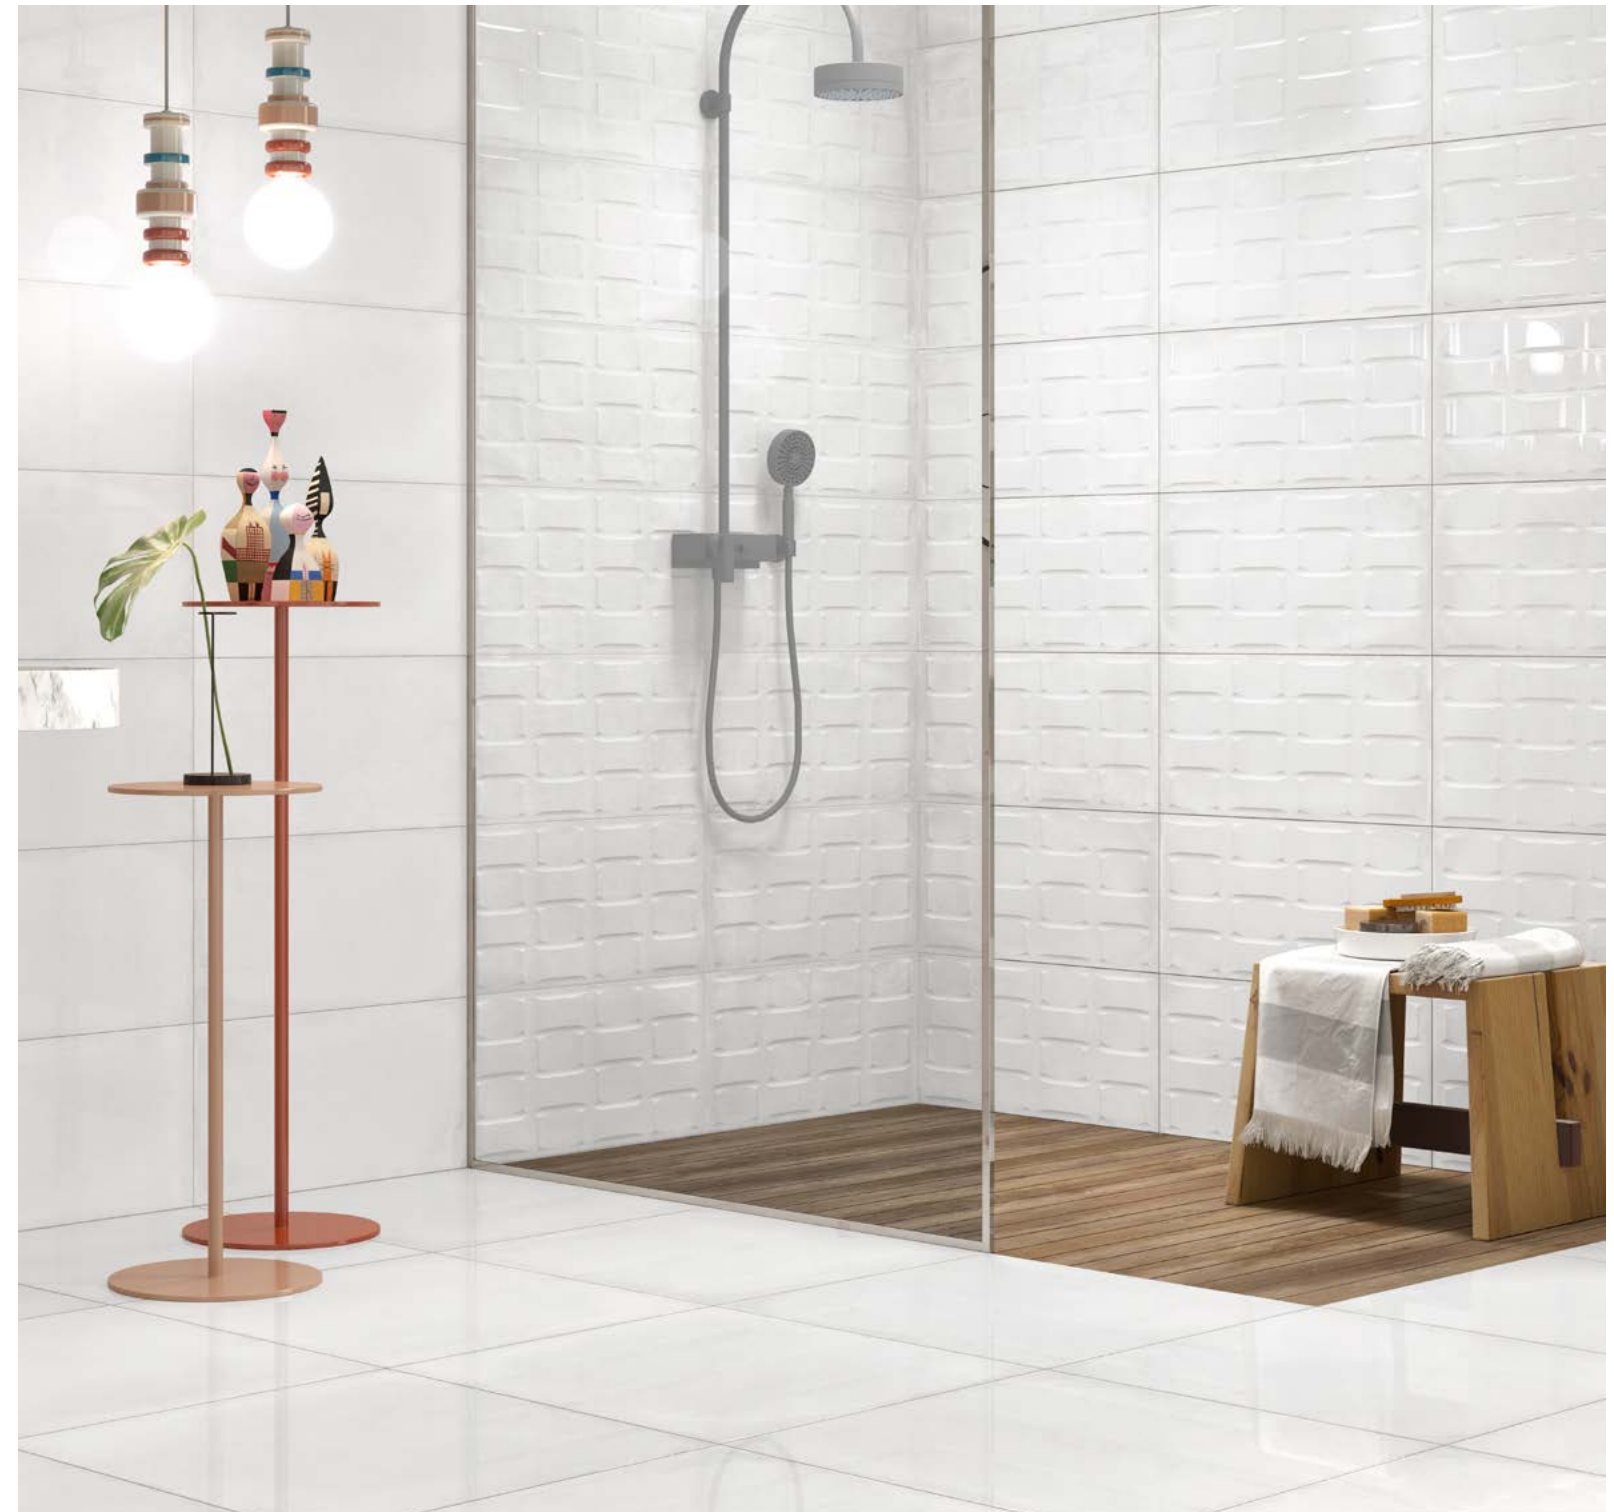

GRADONE STRAIR:
PELDANO GRADONE:

30x60 cm/11.8"x24"
P749

STRAIR TREAD:
PELDANO ROMO:

30x60 cm/11.8"x24"
P197

SKIRTING:
RODAPIE:

9x60 cm/3.5"x24"
P097

60x60 cm
24"x24"

AVAILABLE FORMATS: / FORMATOS DISPONIBLES:

PIECES NAME NOMBRE DE LA PIEZA	SIZES (CM) FORMATOS (CM)	WORK SIZE (MM) FORMATO DE FABRICACIÓN (MM)	PRICE GROUP GRUPO DE PRECIO
FLOW RC	60x60 cm/24"x24"	600 x 600 x 10	M642

OTHER SIZES: / OTROS FORMATOS:

WALL TILE WHITE BODY: / AZULEJO PASTA BLANCA:

• Page: / Pág: 362-363: 30x60 cm/11.8"x24"

WALL TILE RED BODY: / AZULEJO PASTA ROJA:

• Page: / Pág: 448-449: 25x50 cm/10"x20"

GLAZED CERAMIC RED BODY: / GRES ESMALTADO PASTA ROJA:

• Page: / Pág: 492-493: 45x45 cm/18"x18"