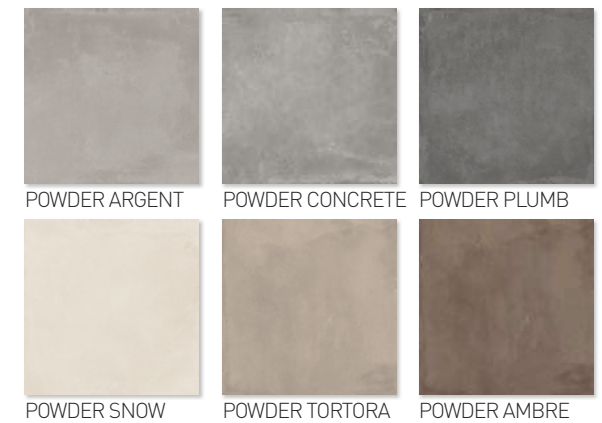

POWDER

WALL TILE + WHITE BODY + RECTIFIED + MATT
AZULEJO + PASTA BLANCA + RECTIFICADO + MATE
40x120 cm/16"x48"

Concrete / Cementos

COLOURS: / COLORES:

25x75 cm
10"x30"

40x120 cm
16"x48"

AVAILABLE FORMATS: / FORMATOS DISPONIBLES:

PIECES NAME NOMBRE DE LA PIEZA	SIZES (CM) FORMATOS (CM)	WORK SIZE (MM) FORMATO DE FABRICACIÓN (MM)	PRICE GROUP GRUPO DE PRECIO
POWDER RC	40x120 cm/16"x48"	400 x 1200 x 10,8	M654
MARK RC	40x120 cm/16"x48"	400 x 1200 x 10,8	M723
NEST RC	40x120 cm/16"x48"	400 x 1200 x 10,8	M723

View online
Ver online

POWDER TORTORA
40x120 cm/16"x48" RC

NEST TORTORA
40x120 cm/16"x48" RC

POWDER TORTORA
60x60 cm/24"x24"

COORDINATED FLOOR TILE: / PAVIMENTO COORDINADO:
POWDER
GLAZED PORCELAIN STONEWARE + STD BODY + MATT
GRES PORCELÁNICO ESMALTADO + PASTA STD + MATE

Page/Pág.

90x90 cm/36"x36" RC M825	88
75x75 cm/30"x30" RC M683	88
60x120 cm/24"x48" RC M848	88
60x60 cm/24"x24" RC M564	88
30x60 cm/11,8"x24" RC M428	88