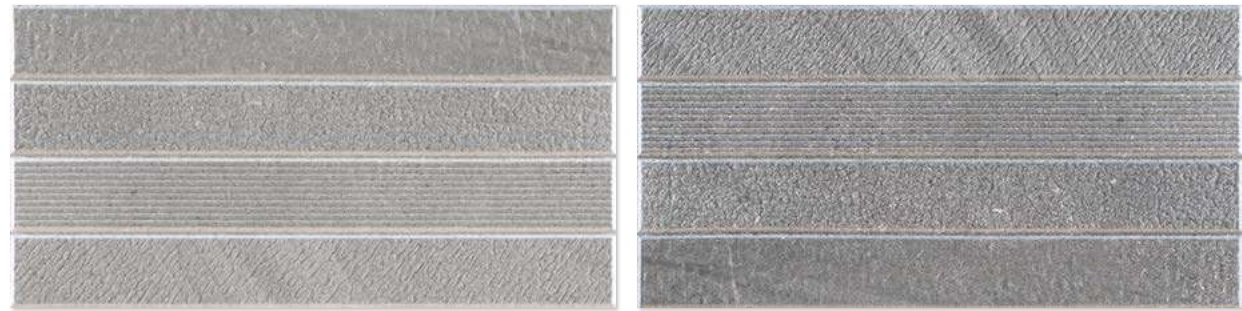

RANGE WHITE

RANGE SAND

STONE LAKE GREY

STONE LAKE ANTRACITA

RANGE GREY

RANGE ANTRACITA

View online
Ver online

STONE LAKE WHITE / ANTRACITA
30x60 cm/11.8"x24"