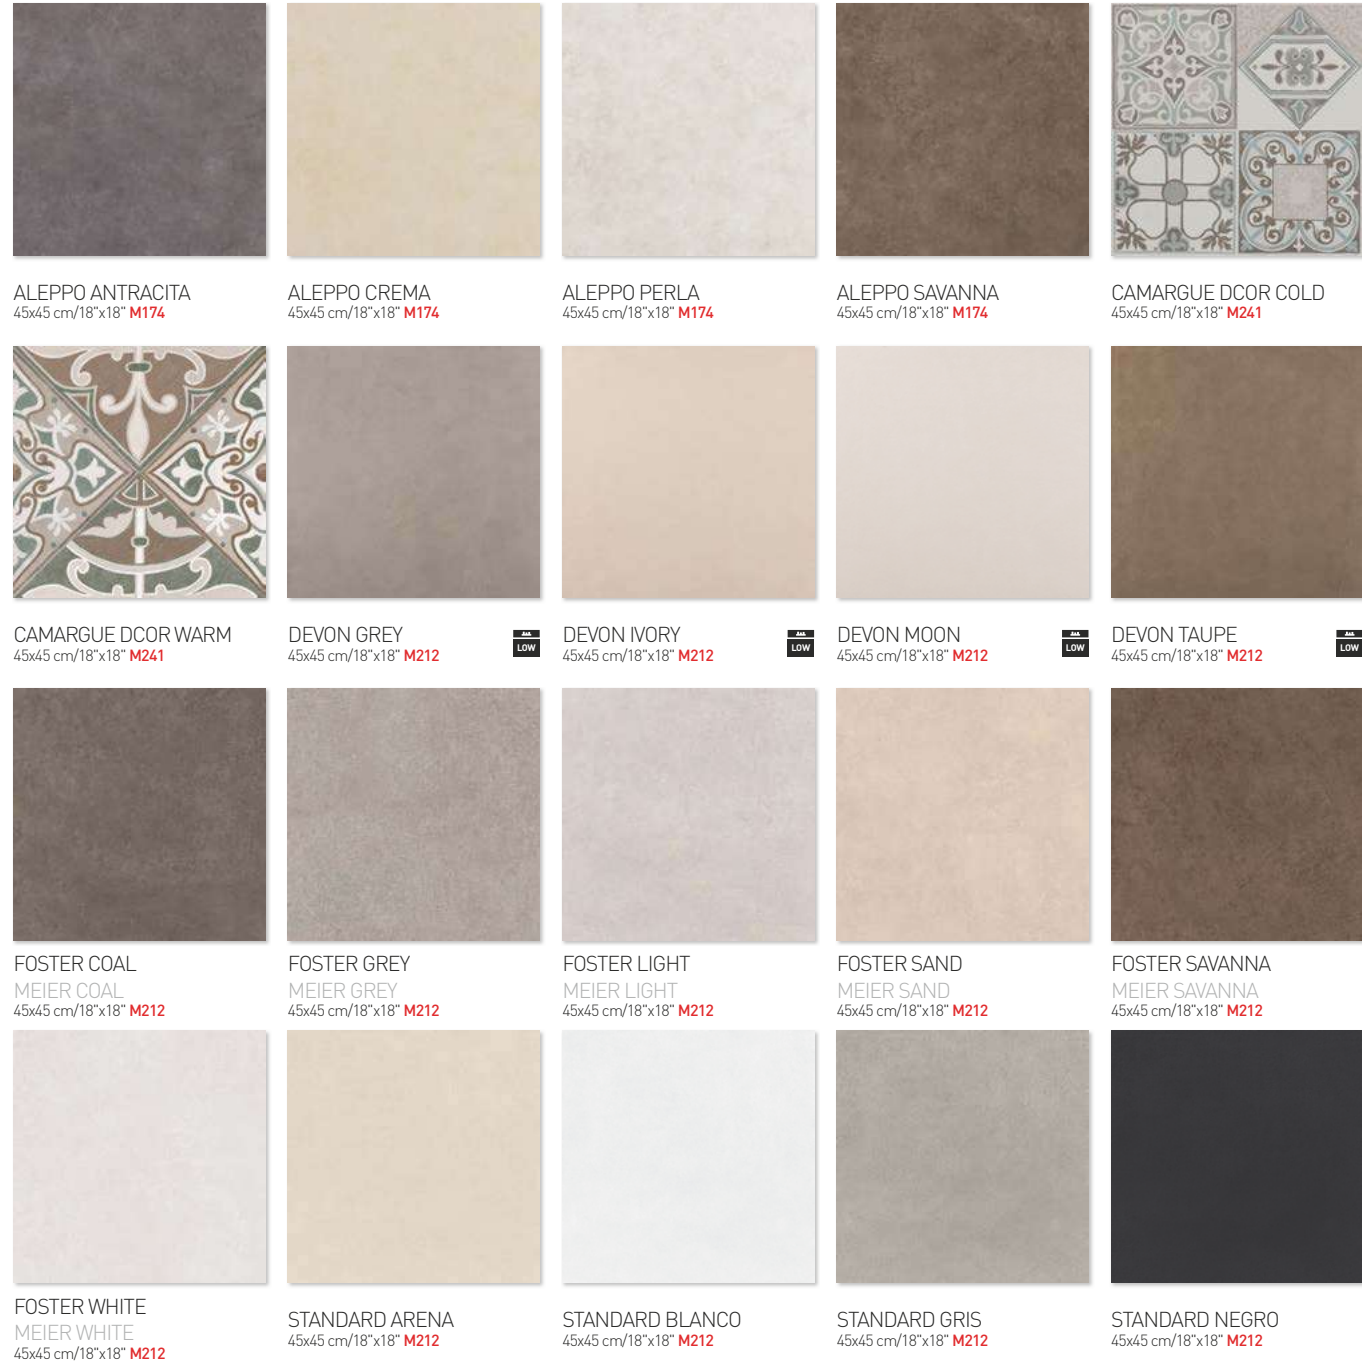

GLAZED CERAMIC + RED BODY + MATT
GRES ESMALTADO + PASTA ROJA + MATE
45x45 cm/18"x18"

Concrete / Cementos

COLOURS: / COLORES: