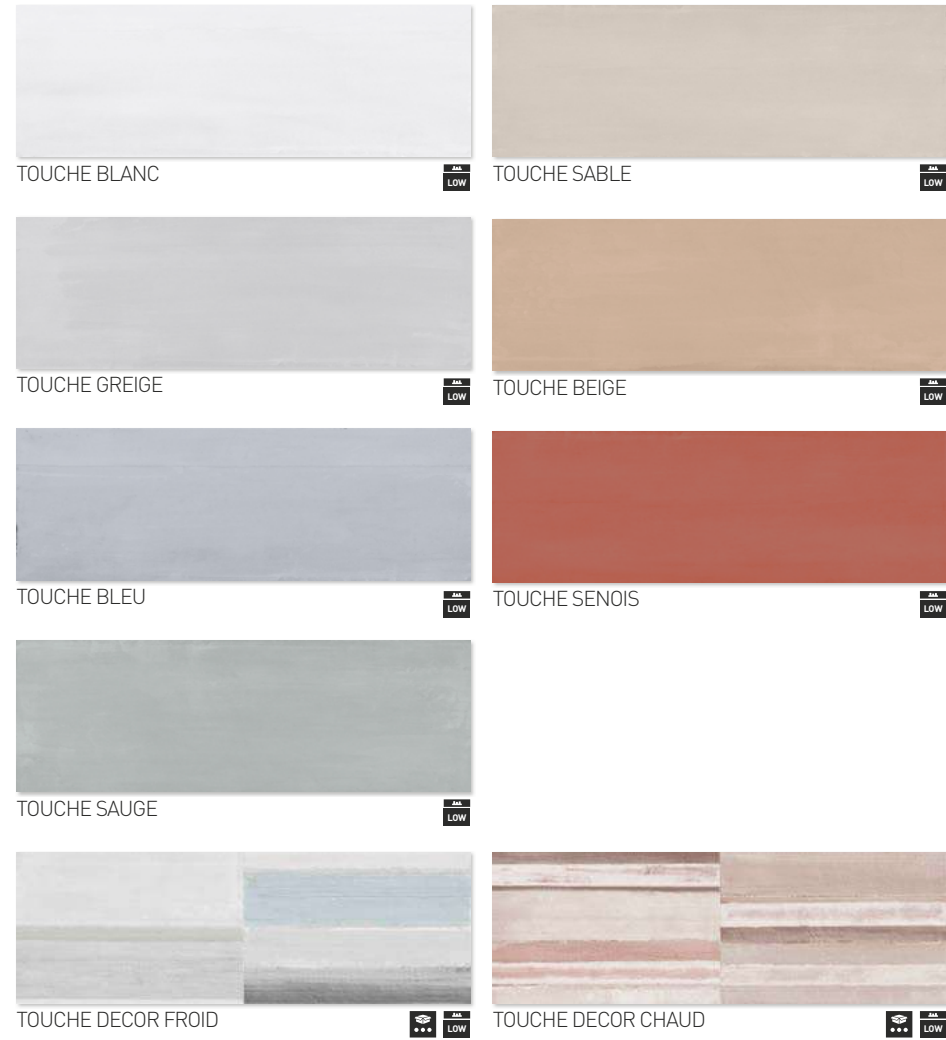

TOUCHE

WALL TILE + WHITE BODY + MATT
AZULEJO + PASTA BLANCA + MATE
20x60 cm/8"x24"

Basic / Básicos

COLOURS: / COLORES:

View online
Ver online

TOUCHE GREIGE / BLEU
20x60 cm/8"x24"

TOUCHE DECOR FROID
20x60 cm/8"x24"