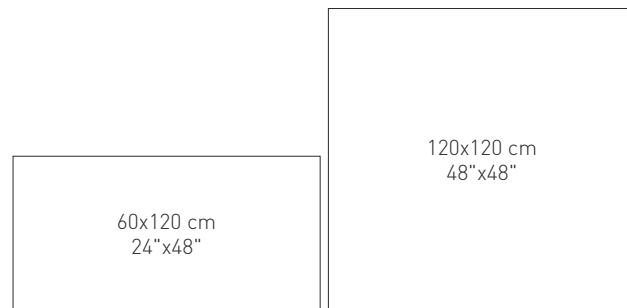

COLOURS: / COLORES:

KRONOS NERO POLISHED

SPECIAL PIECES: / PIEZAS ESPECIALES:

KRONOS NERO POLISHED
MOSAIC (ML)

KRONOS NERO POLISHED
HEXAGON (ML)

GRADONE STRAIR:
PELDAÑO GRADONE:

30x60 cm/11.8"x24"	
P749	2
30x120 cm/11.8"x48"	
P1513	2