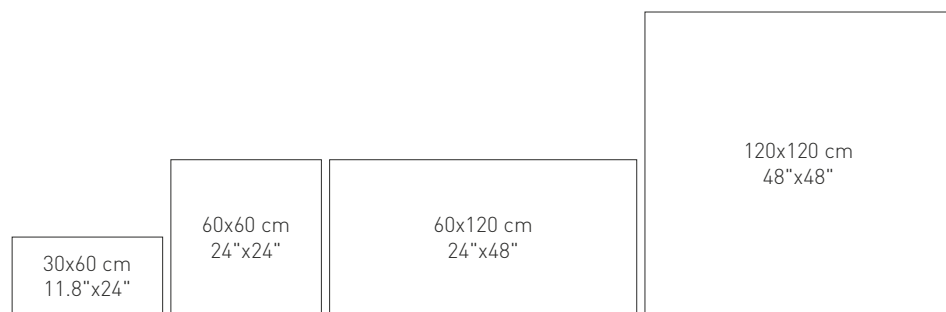

GLAZED PORCELAIN STONEWARE + STD BODY + RECTIFIED + POLISHED
GRES PORCELÁNICO ESMALTADO + PASTA STD + RECTIFICADO + PULIDO
120x120 cm/48"x48" + 60x120 cm/24"x48" + 60x60 cm/24"x24" + 30x60 cm/11.8"x24"

View online
Ver online

Marble / Mármol

COLOURS: / COLORES:

SPECIAL PIECES: / PIEZAS ESPECIALES:

GRADONE STRAIR:
PELDAÑO GRADONE:

30x60 cm/11.8"x24"	
P749	2
30x120 cm/11.8"x48"	
P1513	2

STRAIR TREAD:
PELDAÑO ROMO:

30x60 cm/11.8"x24"	
P197	6
30x120 cm/11.8"x48"	
P331	6

SKIRTING:
RÓDAPÍE:

9x60 cm/3.5"x24"	
P097	18
9x120 cm/3.5"x48"	
P270	10

AVAILABLE FORMATS: / FORMATOS DISPONIBLES:

PIECES NAME NOMBRE DE LA PIEZA	SIZES (CM) FORMATOS (CM)	WORK SIZE (MM) FORMATO DE FABRICACIÓN (MM)	PRICE GROUP GRUPO DE PRECIO
HELIOS RC PL	120x120 cm/48"x48"	1200 x 1200 x 11,5	SGP
HELIOS RC PL	60x120 cm/24"x48"	600 x 1200 x 11,5	SGP
HELIOS RC PL	60x60 cm/24"x24"	598 x 598 x 9,5	SGP
HELIOS RC PL	30x60 cm/11.8"x24"	298 x 598 x 9,5	SGP
HELIOS MOSAIC (ML) RC PL	30x30 cm/11.8"x11.8"		SGP
HELIOS HEXAGON (ML) RC PL	22,5x32,5 cm/9"x13"		SGP