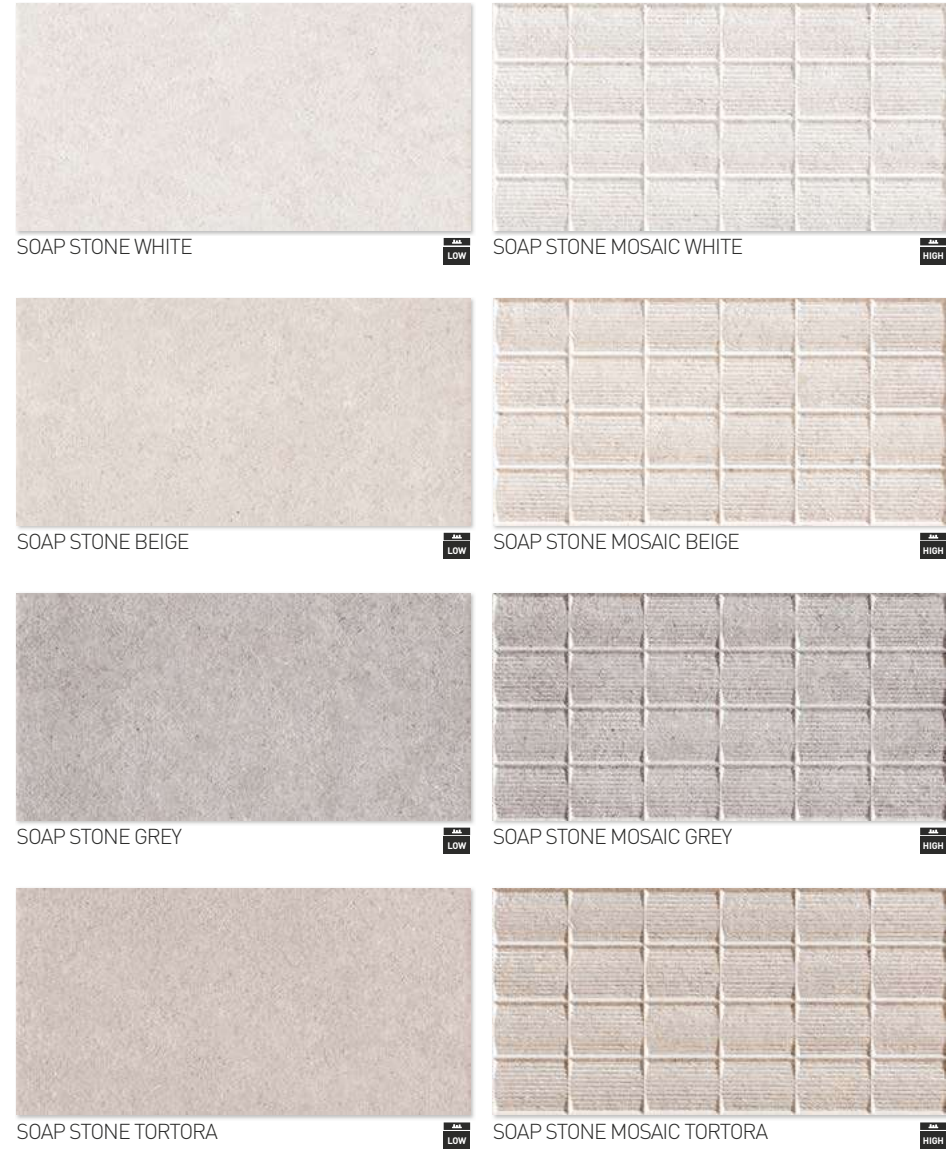

SOAP STONE

WALL TILE + WHITE BODY + RECTIFIED + MATT
AZULEJO + PASTA BLANCA + RECTIFICADO + MATE
30x60 cm/11.8"x24"

Stone / Piedras

COLOURS: / COLORES: