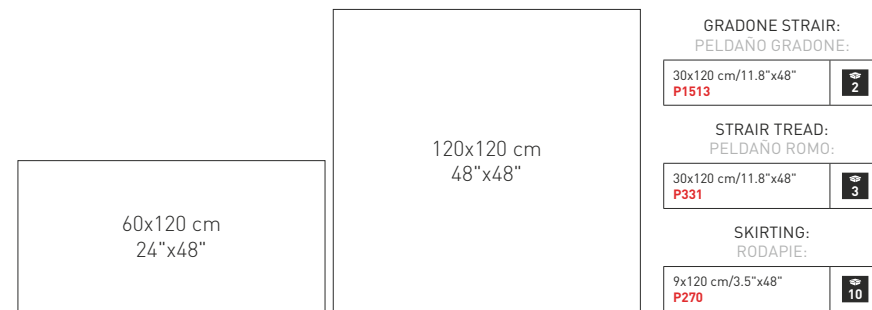

View online
Ver online

THOLOS WHITE NATURAL
120x120 cm/48"x48" RC

THOLOS WHITE NATURAL
120x260 cm/48"x104" RC

Marble / Mármoles

COLOURS: / COLORES:

THOLOS WHITE NATURAL

AVAILABLE FORMATS: / FORMATOS DISPONIBLES: