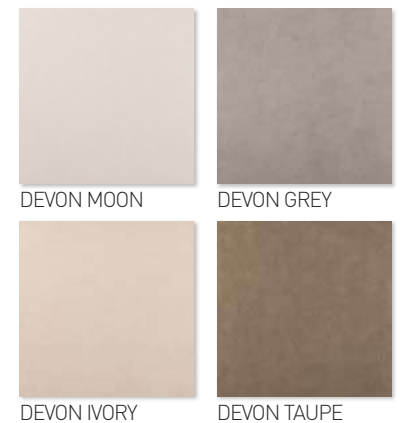

AVAILABLE FORMATS: / FORMATOS DISPONIBLES:

PIECES NAME NOMBRE DE LA PIEZA	SIZES (CM) FORMATOS (CM)	WORK SIZE (MM) FORMATO DE FABRICACIÓN (MM)	PRICE GROUP GRUPO DE PRECIO
DEVON	20x50 cm/8"x20"	200 x 500 x 9	M212
DEVON INLAY	20x50 cm/8"x20"	200 x 500 x 9	M258
DEVON (DCOR)	20x50 cm/8"x20"	200 x 500 x 9	M258

20x50 cm
8"x20"

COORDINATED FLOOR TILE: / PAVIMENTO COORDINADO:
DEVON
GLAZED CERAMIC + RED BODY + MATT
GRES ESMALTADO + PASTA ROJA + MATE

Page/Pág.

45x45 cm/18"x18"
M212

490