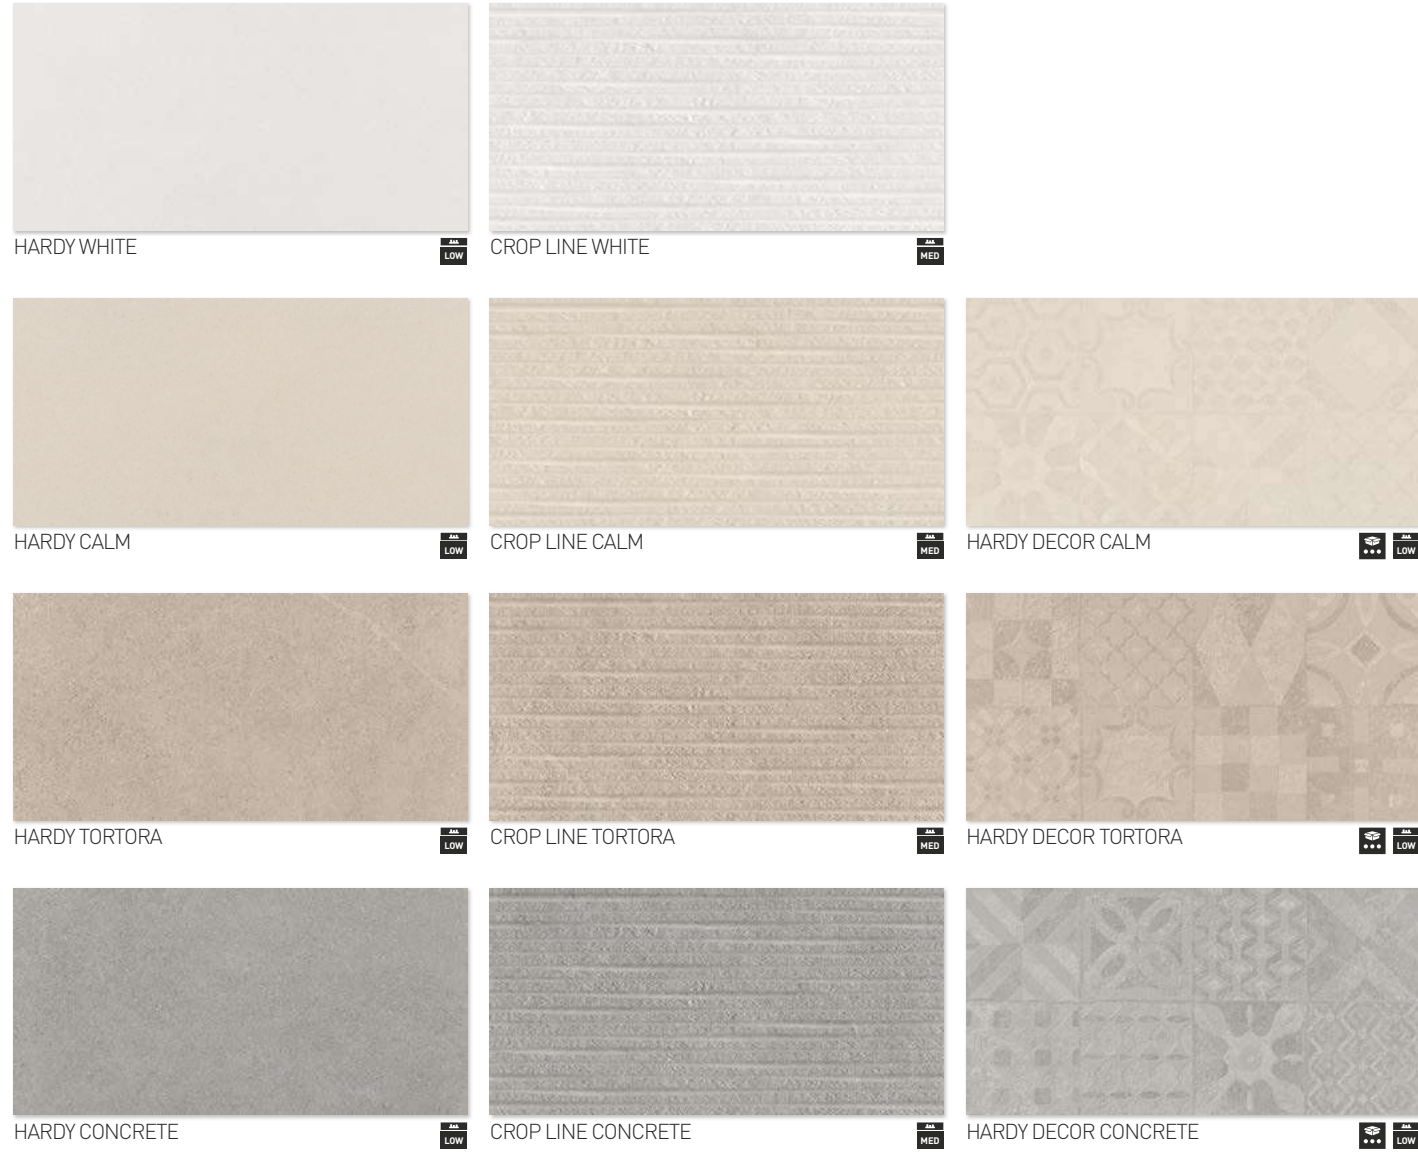

HARDY

WALL TILE + WHITE BODY + RECTIFIED + MATT
AZULEJO + PASTA BLANCA + RECTIFICADO + MATE
30x60 cm/11.8"x24"

View online
Ver online

HARDY CONCRETE
30x60 cm/11.8"x24" RC

HARDY DECOR CONCRETE
30x60 cm/11.8"x24" RC

HARDY CONCRETE
60x60 cm/24"x24" RC

Stone / Piedras

COLOURS: / COLORES:

COORDINATED FLOOR TILE: / PAVIMENTO COORDINADO:
HARDY
GLAZED PORCELAIN STONEWARE + COLOUR BODY + RECTIFIED + MATT
GRES PORCELÁNICO ESMALTADO + PASTA COLOREADA + RECTIFICADO + MATE

AVAILABLE FORMATS: / FORMATOS DISPONIBLES:

PIECES NAME NOMBRE DE LA PIEZA	SIZES (CM) FORMATOS (CM)	WORK SIZE (MM) FORMATO DE FABRICACIÓN (MM)	PRICE GROUP GRUPO DE PRECIO
HARDY RC	30x60 cm/11.8"x24"	300 x 600 x 8,5	M395
CROP LINE RC	30x60 cm/11.8"x24"	300 x 600 x 9,7	M458
HARDY DECOR RC	30x60 cm/11.8"x24"	300 x 600 x 8,5	M458

Page/Pág.

75x75 cm/30"x30" RC M724	116
60x120 cm/24"x48" RC M894	116
60x60 cm/24"x24" RC M683	116
30x60 cm/11.8"x24" RC M564	116