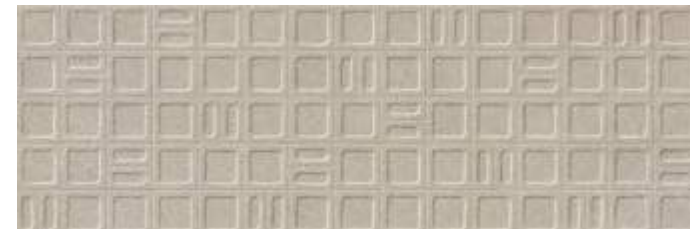

GRAVEL SQUARE EARTH