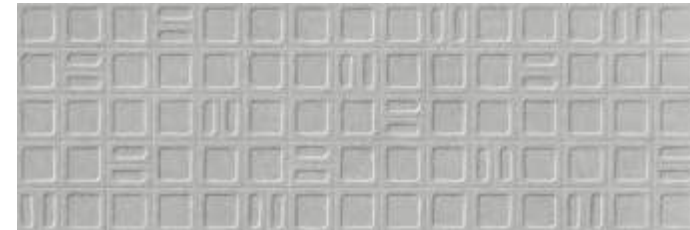

WALL TILE + WHITE BODY + RECTIFIED + MATT
AZULEJO + PASTA BLANCA + RECTIFICADO + MATE

BIII GL  

40x120 cm/16"x48"

GRAVEL WHITE

GRAVEL SQUARE WHITE

GRAVEL GREY

GRAVEL SQUARE GREY

GRAVEL CREAM