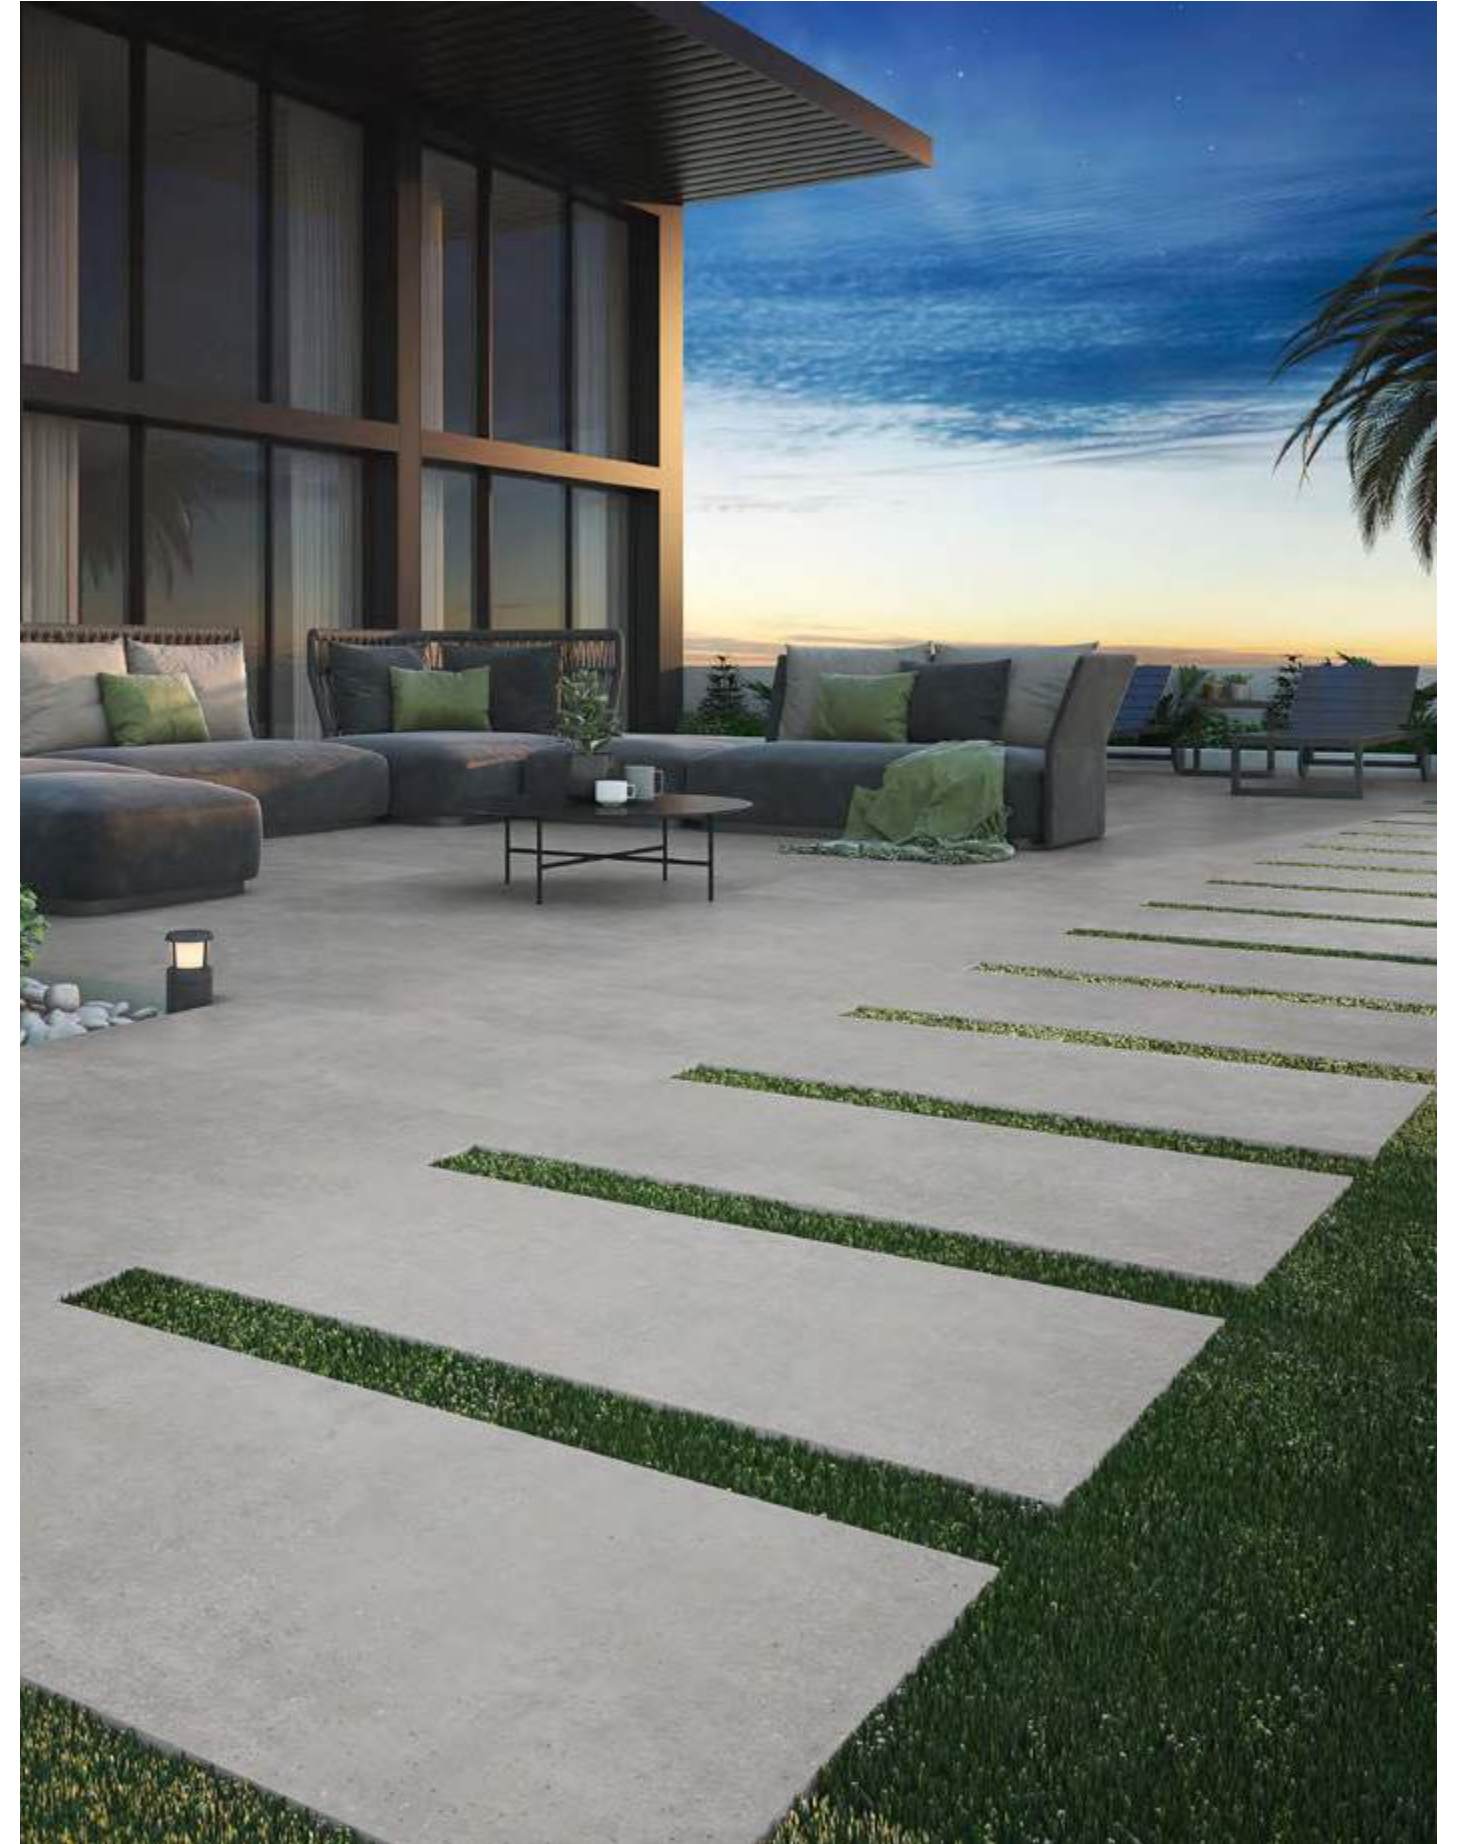

AVAILABLE FORMATS: / FORMATOS DISPONIBLES:

PIECES NAME NOMBRE DE LA PIEZA	SIZES FORMATOS (cm)	WORK SIZE DIMENSIÓN DE FABRICACIÓN (mm)	BOX | CAJA			PALLET | PALET			
			PIECES PIEZAS	sqm m²	MAX. AVERAGE WEIGHT PESO MEDIO MÁXIMO (Kg)	BOXES CAJAS	sqm m²	MAX. AVERAGE WEIGHT PESO MEDIO MÁXIMO (Kg)	SIZE PALLET FORMATO DEL PALET (mm)
GRAVEL EXTREM	60x120 RC EXTREM	600 x 1200 x 20	1	0,720	36,875	32	23,040	1180	800x1200x790