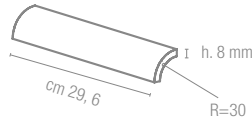

**Angolare (assemblato)**  
cm 60x33 - 23 5/8"x13"

**Art. 9900**  
**Angolo terminale gradino B.C.**  
cm 9x9 - 3 1/2"x3 1/2"

**Art. 9830**  
cm 30 - 1 1/4"

**Art. 9833**  
cm 2x2 - 3/4"x3/4"

**Art. 9834**  
cm 5x5x2 - 1 7/8"x 1 7/8"x 3/4"

**Art. 9835 grip**  
cm 30 - 1 1/4"

**Art. 9837 grip**  
cm 3x3 - 1 1/8"x 1 1/8"

**Art. 9838 grip**  
cm 5x3x2 - 1 7/8"x 1 1/8"x 3/4"

**Art. 9660 Pool Wave**  
cm 60x25 - 23 5/8"x9 7/8"

**Art. 9667 Pool Wave**  
cm 30x30 - 1 1/4"x11 3/4"