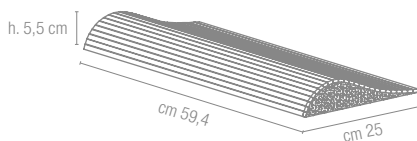

**Angolare (assemblato)**  
cm 60x33 - 23 5/8"x13"

**Art. 9900**  
**Angolo terminale gradino B.C.**  
cm 9x9 - 3 1/2"x3 1/2"

**Art. 9830**  
cm 30 - 1 1/4"

**Art. 9833**  
cm 2x2 - 3/4"x3/4"

**Art. 9834**  
cm 5x5x2 - 1 7/8"x 1 7/8"x 3/4"

**Art. 9835 grip**  
cm 30 - 1 1/4"

**Art. 9837 grip**  
cm 3x3 - 1 1/8"x 1 1/8"

**Art. 9838 grip**  
cm 5x3x2 - 1 7/8"x 1 1/8"x 3/4"

**Art. 9660 Pool Wave**  
cm 60x25 - 23 5/8"x9 7/8"

**Art. 9667 Pool Wave**  
cm 30x30 - 1 1/4"x11 3/4"