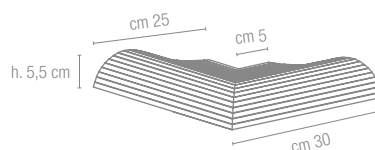

**Angolare (assemblato)**  
cm 60x33 - 23 5/8"x13"

**Art. 9900**  
**Angolo terminale gradino B.C.**  
cm 9x9 - 3 1/2"x3 1/2"

**Art. 9830**  
cm 30 - 1 1/4"

**Art. 9833**  
cm 2x2 - 3/4"x3/4"

**Art. 9834**  
cm 5x5x2 - 1 7/8"x 1 7/8"x 3/4"

**Art. 9835 grip**  
cm 30 - 1 1/4"

**Art. 9837 grip**  
cm 3x3 - 1 1/8"x 1 1/8"

**Art. 9838 grip**  
cm 5x3x2 - 1 7/8"x 1 1/8"x 3/4"

**Art. 9660 Pool Wave**  
cm 60x25 - 23 5/8"x9 7/8"

**Art. 9667 Pool Wave**  
cm 30x30 - 1 1/4"x11 3/4"