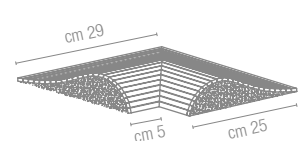

Art. 9668 Pool Wave
cm 30x30 - 1 1/4"x11 3/4"