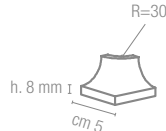

**Art. 9884 Griglia angolare** ▲  
cm 30x40x2 - 1 1/4"x15 3/4"x 3/4"

**Art. 9885 Griglia**  
cm 13x40x2 - 5 1/8"x15 3/4"x 3/4"

**Art. 9886 Griglia angolare** ▲  
cm 13x40x2 - 5 1/8"x15 3/4"x 3/4"

**Gradone (assemblato)**  
cm 60x33 - 23 5/8"x13"

**Angolare (assemblato)**  
cm 60x33 - 23 5/8"x13"

**Art. 9900**  
**Angolo terminale gradino B.C.**  
cm 9x9 - 3 1/2"x3 1/2"

**Art. 9830**  
cm 30 - 1 1/4"

**Art. 9833**  
cm 2x2 - 3/4"x3/4"

**Art. 9834**  
cm 5x5x2 - 1 7/8"x 1 7/8"x 3/4"

**Art. 9835 grip**  
cm 30 - 1 1/4"

**Art. 9837 grip**  
cm 3x3 - 1 1/8"x 1 1/8"

**Art. 9838 grip**  
cm 5x3x2 - 1 7/8"x 1 1/8"x 3/4"

**Art. 9660 Pool Wave**  
cm 60x25 - 23 5/8"x9 7/8"

**Art. 9667 Pool Wave**  
cm 30x30 - 1 1/4"x11 3/4"