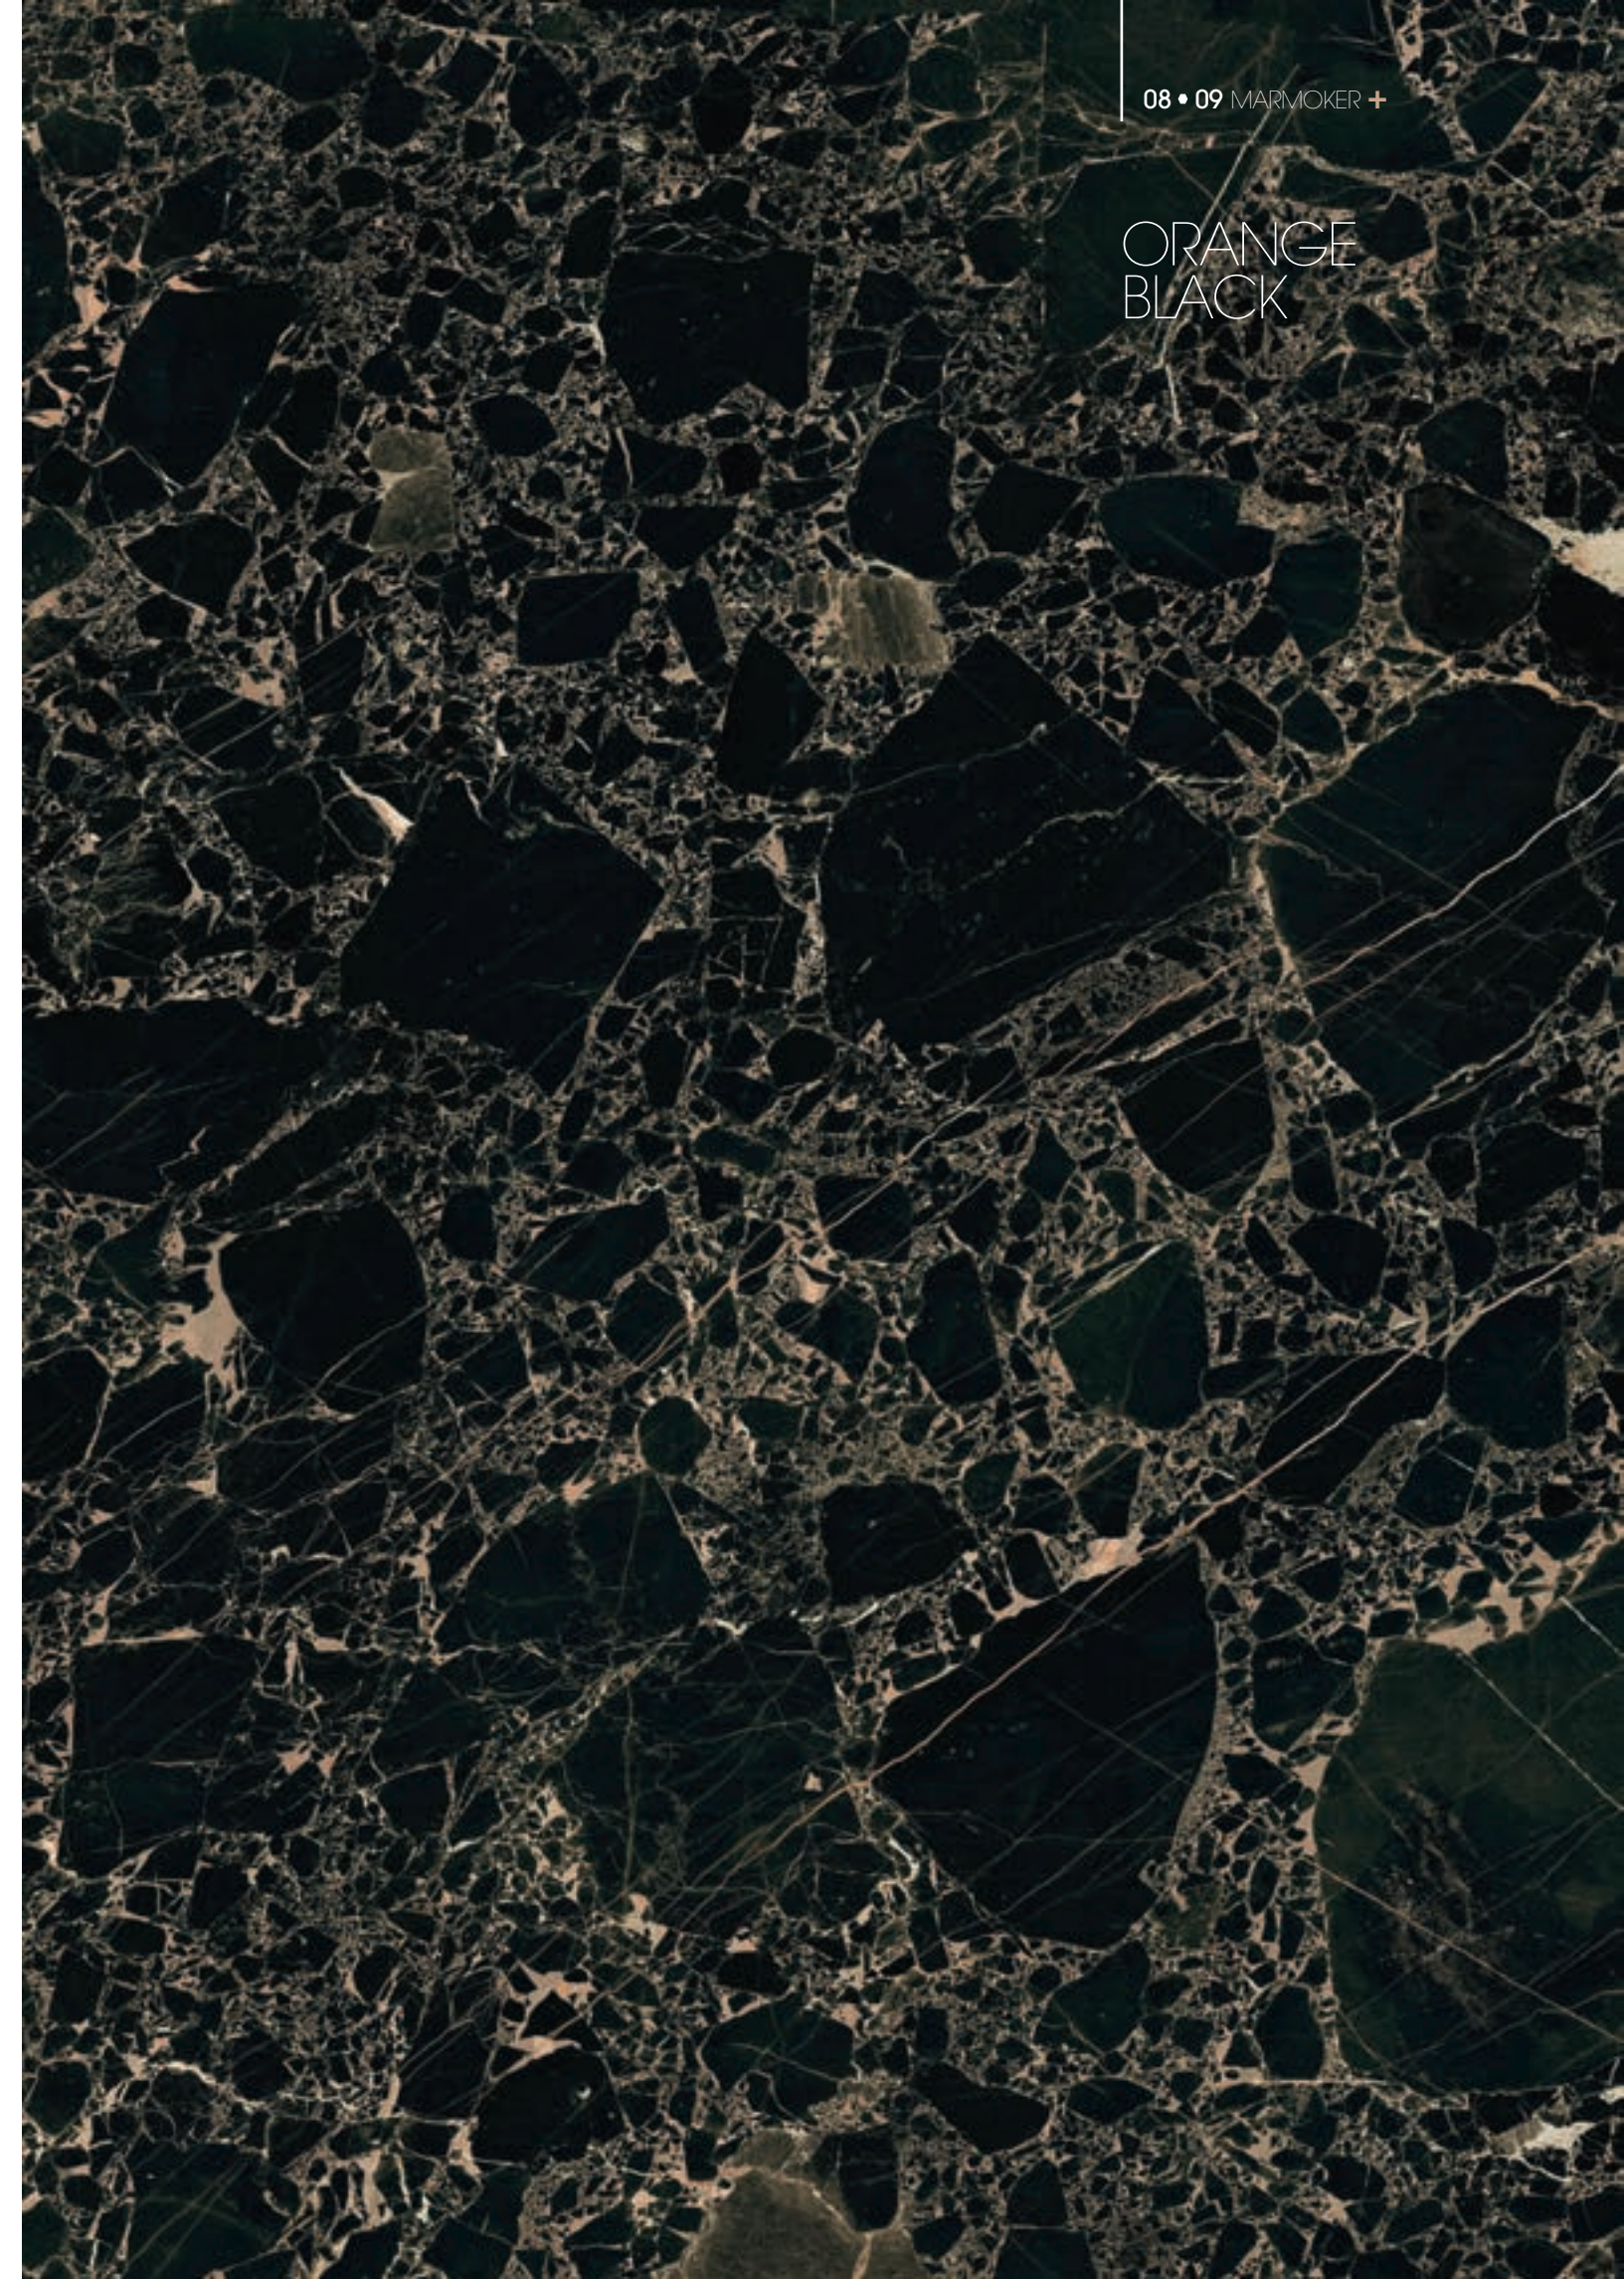

ORANGE
BLACK

TITAN WHITE <

BROWN
FOREST

➤ BROWN FOREST

The image features a detailed, close-up view of a marble surface. The pattern is characterized by irregular, vein-like structures in shades of light beige, cream, and off-white, set against a darker, brownish-tan background. The veins vary in thickness and orientation, creating a complex, organic texture. The lighting is soft and even, highlighting the natural grain and subtle color variations of the stone.

CALACATTA
EXTRA

OYSTER
GREY

➤ CALACATTA EXTRA

OYSTER GREY ▶

FIOR
DI PESCO

CANOVA

The image shows a full-page background of marbled paper. The pattern consists of irregular, vein-like shapes in shades of teal, turquoise, and light green, set against a darker, muted green base. Interspersed throughout are thin, branching veins of brown and tan, creating a complex, organic texture. The overall effect is reminiscent of natural stone or mineral patterns.