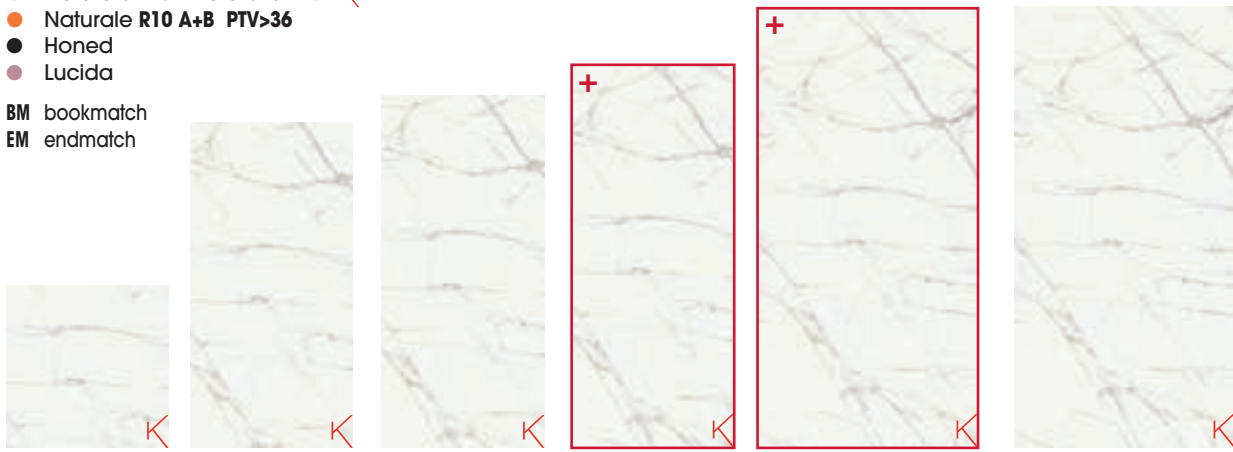

- Naturale Matt Naturelle Matt R9
- Naturale Matt Naturelle Matt K
- Naturale R10 A+B PTV>36
- Honed
- Lucida

BM bookmatch
EM endmatch

118x118
46 1/2" x 46 1/2"

118x236
46 1/2" x 92 7/8"

118x258
46 1/2" x 101 5/8"

118x278
46 1/2" x 109 1/2"

160x320
63" x 126"

160x320 non rett
63" x 126"

6.5

6.5

6.5

6.5

6

12

Arabesque

Asiago

Bardiglio Bianco

Bardiglio Imperiale

Bianco Vietnam

Birimbau

Breccia Argento

Breccia Carsica

Breccia Sarda

Brown Forest

Calacatta Extra

Canova

Caribbean Green

Crema Select

Fior di pesco

Fiorito

Giallo Striato

Grafite

Grigio Billiemi

Jolie

Nero Creta

Night Storm

Olimpo

Orange Black

Ossidiana

Oyster Grey

Pulpis Tortora

Rosato

Rosso Francia

Saint Laurent

Silvia Oro

Statuario Grigio

Statuario Oro

Titan White

Travertino Bianco

Travertino Miele

Travertino Moka

Travertino Noce

Travertino Romano

Travertino Titanium

Travertino S.Caterina

Verde Aver

Veselye

Zebrino