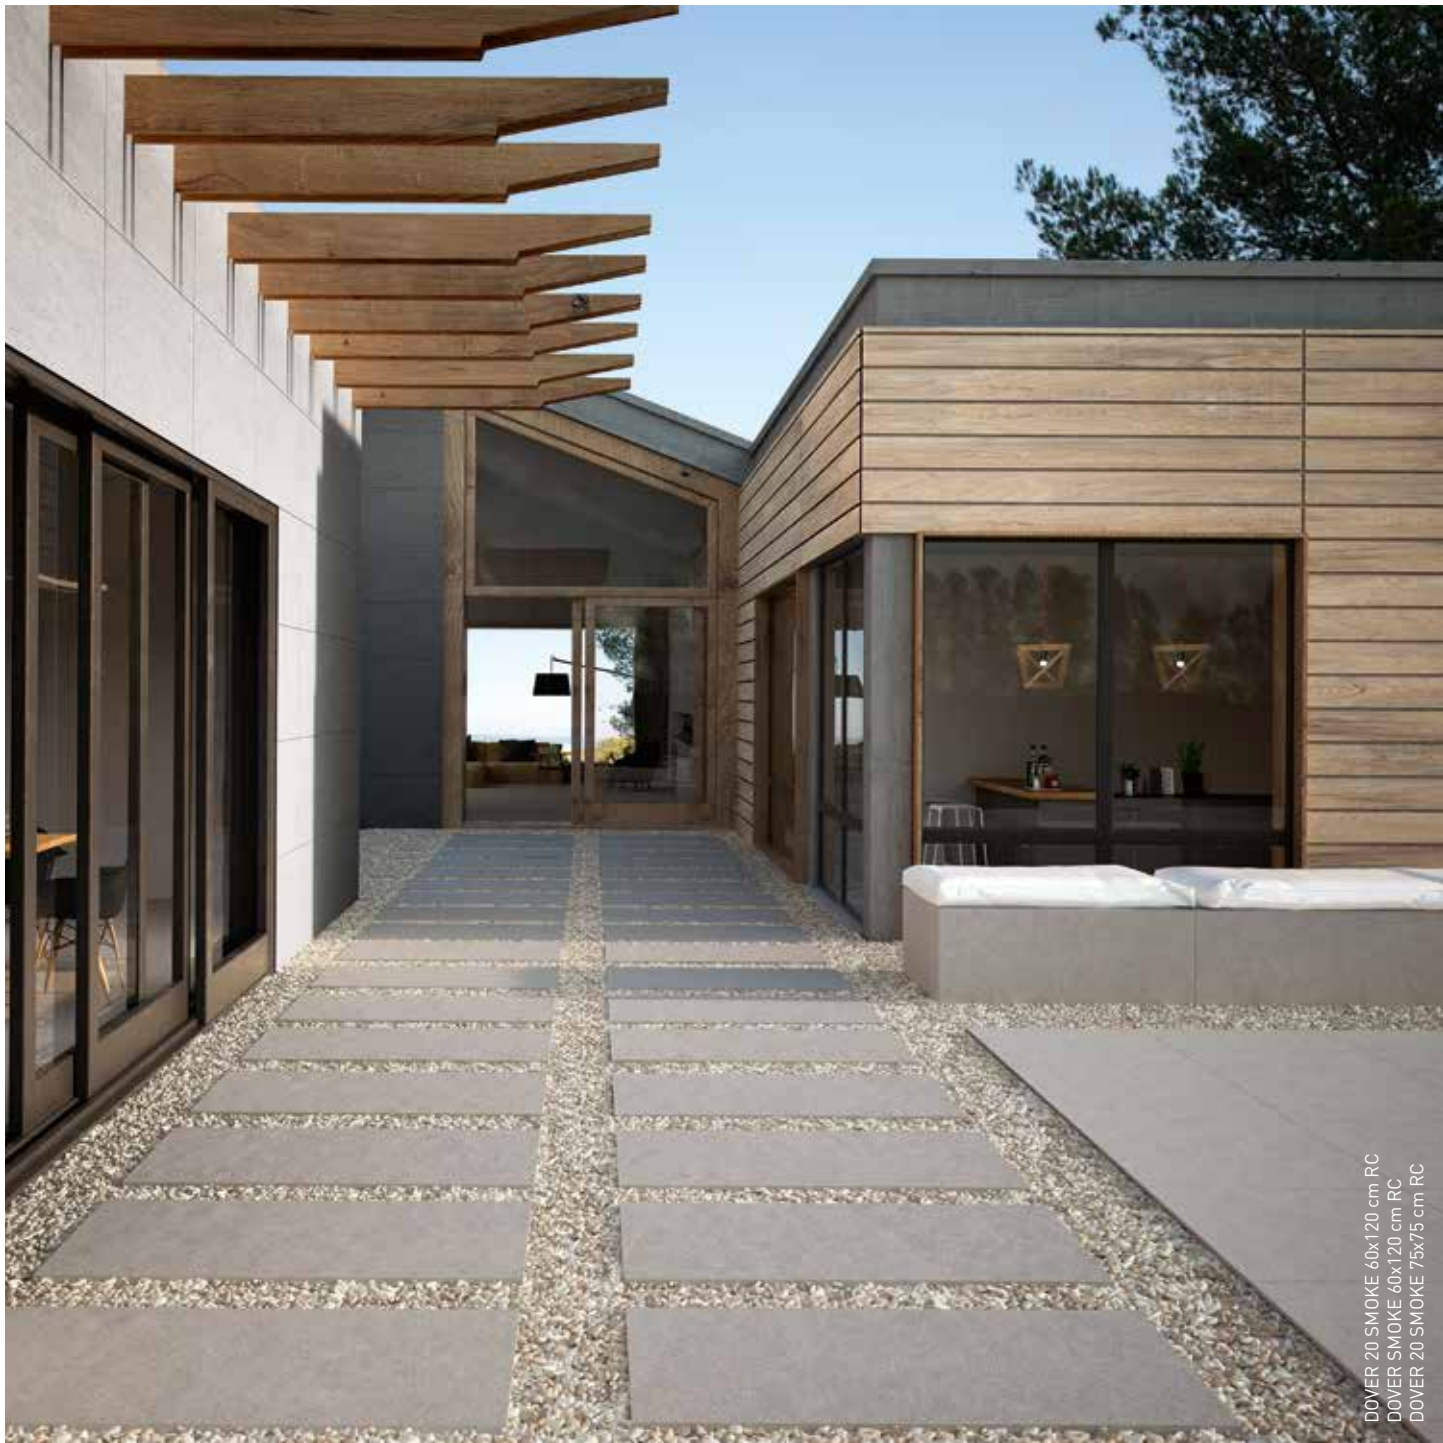

DOVER CREAM 29,5x120 cm RC
DOVER CREAM 60x120 cm RC

dover smoke

RO01W31766	DOVER SMOKE RC	60x120 / 23,6" x 47,2"	PV354
RO01W31750	DOVER SMOKE RC	29,5x120 / 11,6" x 47,2"	PV354
	DOVER SMOKE RC R11/CT3	75x75 / 29,5" x 29,5"	PV318
RO01W31840	DOVER SMOKE RC	75x75 / 29,5" x 29,5"	PV318
RO01W31848	DOVER SMOKE RC	37,5x75 / 14,6" x 29,5"	PV318
RO01W31856	DOVER SMOKE RC	59x59 / 23,2" x 23,2"	PV260
RO01W31864	DOVER SMOKE RC	29x59 / 11,4" x 23,2"	PV270
	DOVER SMOKE R11/CT3	31,6x60,8 / 12,4" x 23,9"	PV186
RO01W31710	DOVER 20 mm. SMOKE ANT RC	60x120 / 23,6" x 47,2"	PV600
RO01W31692	DOVER 20 mm. SMOKE ANT RC	29,5x120 / 11,6" x 47,2"	PV600
	DOVER 20 mm. SMOKE ANT	76x76 / 29,9" x 29,9"	PV600
RO01W31880	DOVER 20 mm. SMOKE ANT RC	75x75 / 29,5" x 29,5"	PV645
	DOVER 20 mm. SMOKE ANT	61x61 / 24" x 24"	PV524
RO01W31872	DOVER 20 mm. SMOKE ANT RC	60x60 / 23,6" x 23,6"	PV575
	DOVER 20 mm. SMOKE IN	61x61 / 24" x 24"	PV524
RO01W31888	DOVER 20 mm. SMOKE IN RC	60x60 / 23,6" x 23,6"	PV575