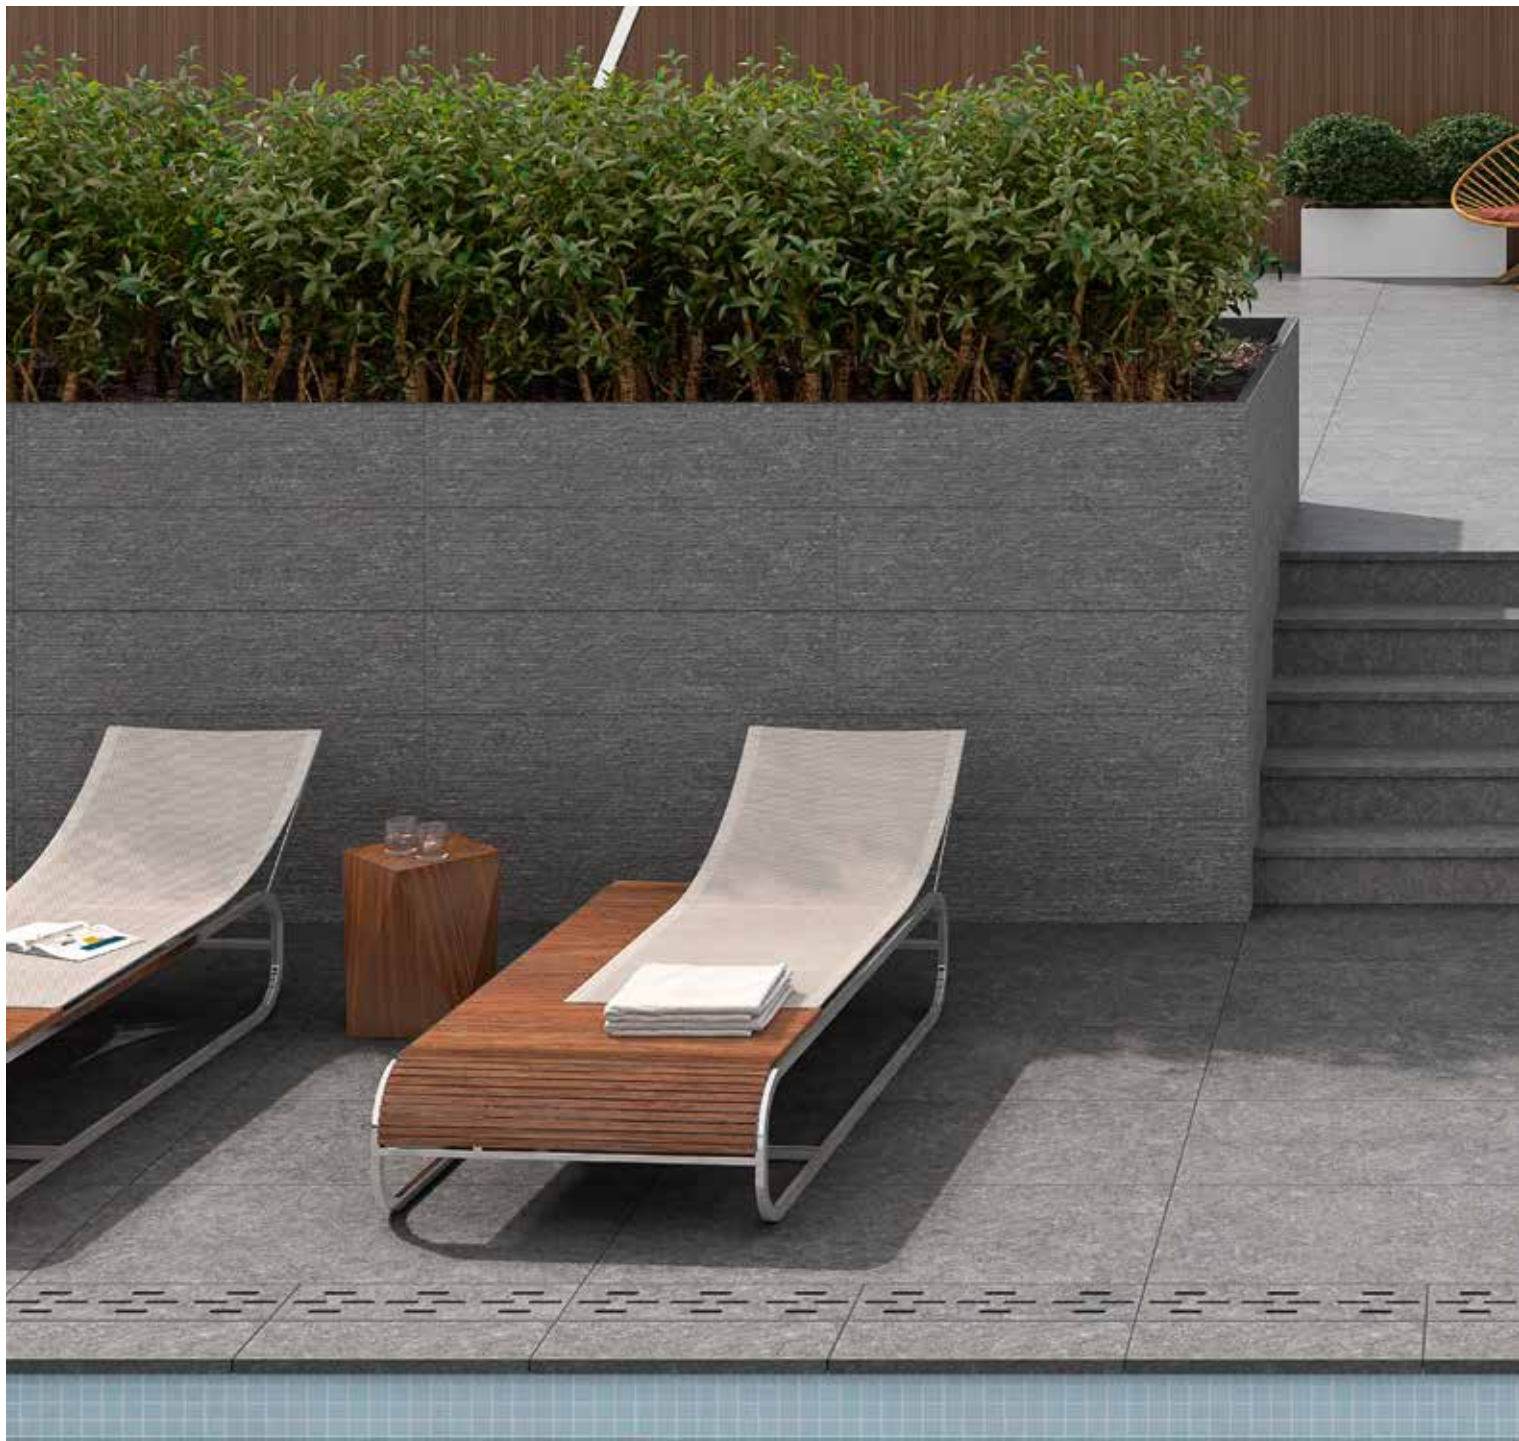

R003MS362 **MOSAICO 3D DOVER CREAM RC** 60x120 / 23,6"x47,2" CP1037

DOVER 20 GREY 60x120 cm RC
DOVER 20 GREY 29,5x120 cm RC
DOVER REL GREY 29,5x120 cm RC
DOVER GREY 29,5x120 cm RC

RODAPIÉ DOVER	8x59 / 3,1"x23,2"	CP041
	8x75 / 3,1"x29,5"	CP062
	8x120 / 3,1"x47,2"	CP077
PELDAÑO ING DOVER	29,5x59 / 3,1"x23,2"	CP279
	29,5x75 / 3,1"x29,5"	CP410
	29,5x120 / 3,1"x47,2"	CP770
PELDAÑO ÁNGULO ING DOVER	29,5x29,5 / 11,6"x11,6"	CP285