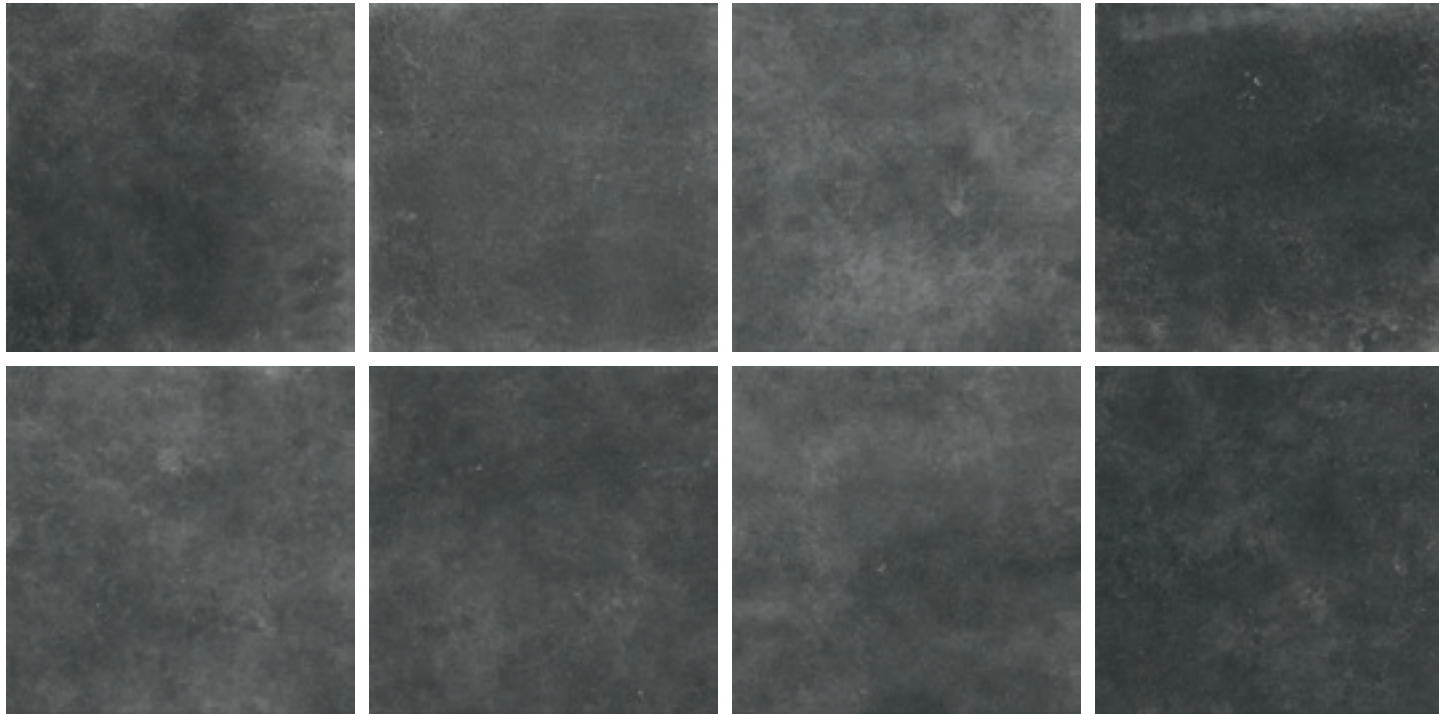

VARIEDAD GRÁFICA
GRAPHIC VARIETY

ETERNAL STONE 20 DARK 20x20cm RC

ETERNAL STONE DARK 100x100cm RC

Disponible en todos los colores / Available in all colors

ETERNAL STONE DARK 100x100cm RC

MOSAICOS
MOSAICS

MS ETERNAL STONE PEARL