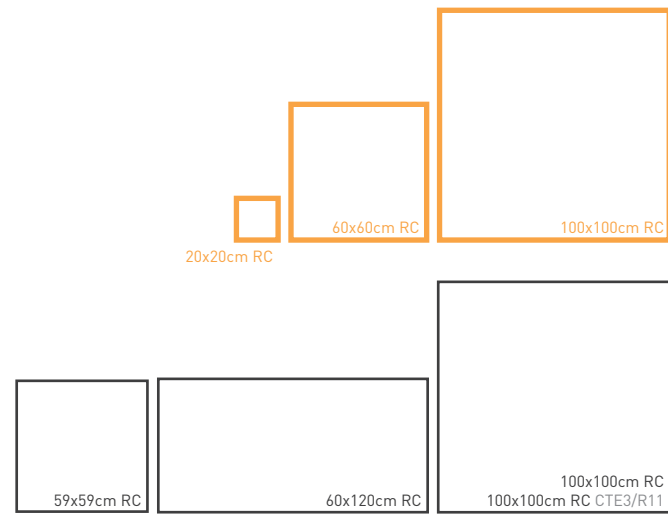

AVAILABLE FORMATS

TABLA RESUMEN

SUMMARY TABLE

R001W32996	ETERNAL STONE GREY RC	59x59cm • 23,2"x23,2"	B 226
R001W32972	ETERNAL STONE GREY RC	60x120cm • 23,6"x47,2"	B 310
R001W32739	ETERNAL STONE GREY RC	100x100cm • 39,4"x39,4"	B 310
R001W32759	ETERNAL STONE GREY RC CTE3/R11	100x100cm • 39,4"x39,4"	B 310
R001W33006	ETERNAL STONE 20 GREY RC	20x20cm • 7,9"x7,9"	B 671
R001W3067	ETERNAL STONE 20 GREY RC	60x60cm • 23,6"x23,6"	B 410
R001W32753	ETERNAL STONE 20 GREY RC	100x100cm • 39,4"x39,4"	B 600

ETERNAL STONE

GRAPHITE

59x59 RC • 60x120 RC • 100x100 RC • 20x20 RC • 60x60 RC • 100x100 RC
 23,2" x 23,2" RC • 19,7" x 39,4" RC • 23,6" x 47,2" RC • 39,4" x 39,4" RC • 7,9" x 7,9" RC • 23,6" x 23,6" RC • 39,4" x 39,4" RC

FORMATOS DISPONIBLES

AVAILABLE FORMATS

TABLA RESUMEN

SUMMARY TABLE

R001W32994	ETERNAL STONE GRAPHITE RC	59x59cm • 23,2" x 23,2"	B 226
R001W32976	ETERNAL STONE GRAPHITE RC	60x120cm • 23,6" x 47,2"	B 310
R001W32741	ETERNAL STONE GRAPHITE RC	100x100cm • 39,4" x 39,4"	B 310
R001W32761	ETERNAL STONE GRAPHITE RC CTE3/R11	100x100cm • 39,4" x 39,4"	B 310
R001W33008	ETERNAL STONE 20 GRAPHITE RC	20x20cm • 7,9" x 7,9"	B 671
R001W3069	ETERNAL STONE 20 GRAPHITE RC	60x60cm • 23,6" x 23,6"	B 410
R001W32755	ETERNAL STONE 20 GRAPHITE RC	100x100cm • 39,4" x 39,4"	B 600

Valores aproximados • Approximated values
*Disponibile en todos los colores • Available in all colors

Hidrocorte

Hydrocutting

Disponible en formato 100x100cm RC
Available in 39,4"x39,4" size

JUNTAS
JOINTS