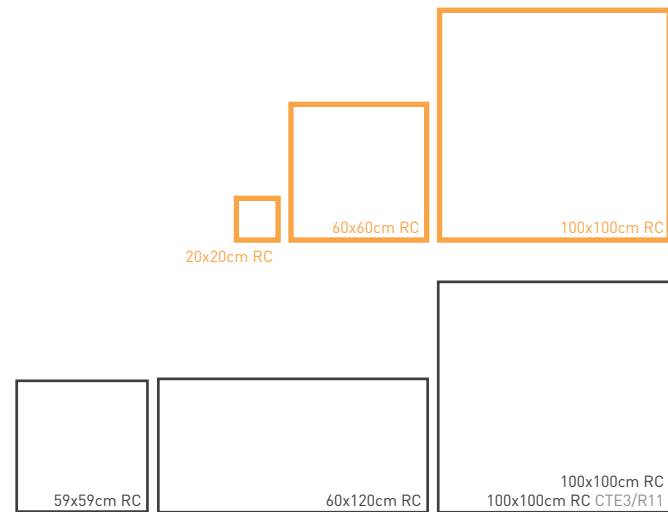

ETERNAL STONE

GRAPHITE

59x59 RC • 60x120 RC • 100x100 RC • 20x20 RC • 60x60 RC • 100x100 RC
 23,2" x 23,2" RC • 19,7" x 39,4" RC • 23,6" x 47,2" RC • 39,4" x 39,4" RC • 7,9" x 7,9" RC • 23,6" x 23,6" RC • 39,4" x 39,4" RC

FORMATOS DISPONIBLES

AVAILABLE FORMATS

TABLA RESUMEN

SUMMARY TABLE

R001W32994	ETERNAL STONE GRAPHITE RC	59x59cm • 23,2" x 23,2"	B 226
R001W32976	ETERNAL STONE GRAPHITE RC	60x120cm • 23,6" x 47,2"	B 310
R001W32741	ETERNAL STONE GRAPHITE RC	100x100cm • 39,4" x 39,4"	B 310
R001W32761	ETERNAL STONE GRAPHITE RC CTE3/R11	100x100cm • 39,4" x 39,4"	B 310
R001W33008	ETERNAL STONE 20 GRAPHITE RC	20x20cm • 7,9" x 7,9"	B 671
R001W3069	ETERNAL STONE 20 GRAPHITE RC	60x60cm • 23,6" x 23,6"	B 410
R001W32755	ETERNAL STONE 20 GRAPHITE RC	100x100cm • 39,4" x 39,4"	B 600

ETERNAL STONE

DARK

59x59 RC • 60x120 RC • 100x100 RC • 20x20 RC • 60x60 RC • 100x100 RC
 23,2"x23,2" RC • 19,7"x39,4" RC 23,6"x47,2" RC • 39,4"x39,4" RC • 7,9"x7,9" RC • 23,6"x23,6" RC • 39,4"x39,4" RC

FORMATOS DISPONIBLES

Valores aproximados • Approximated values
*Disponibile en todos los colores • Available in all colors

Hidrocorte

Hydrocutting

Disponible en formato 100x100cm RC
Available in 39,4"x39,4" size

JUNTAS
JOINTS