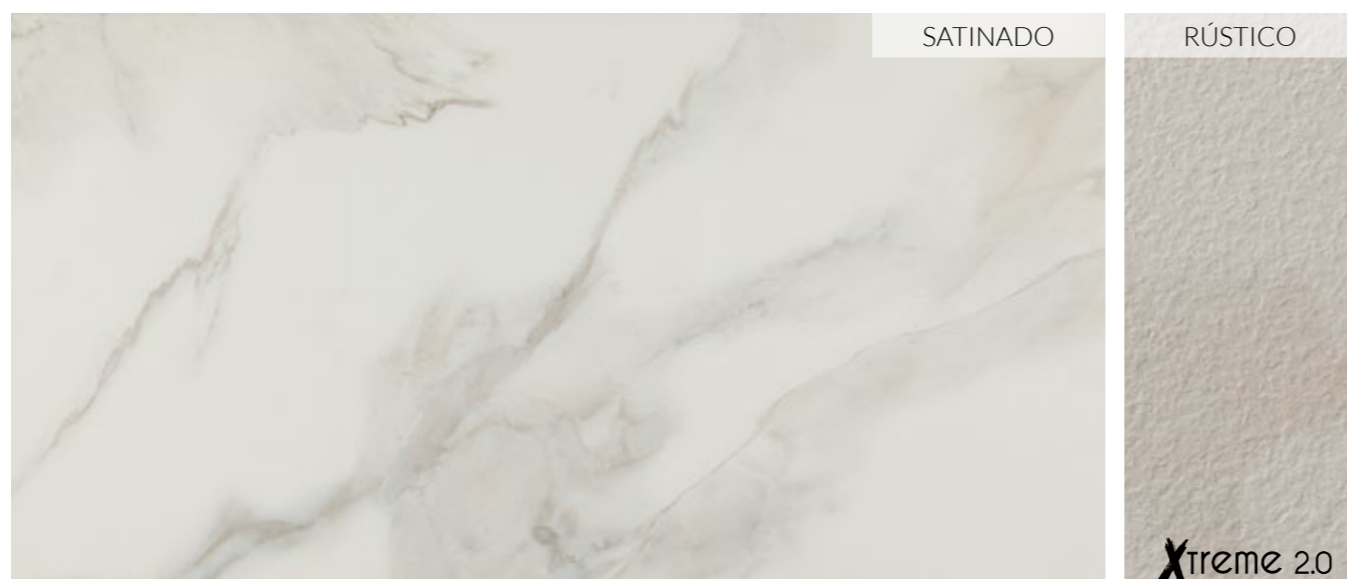

Xtreme 2.0
 RUSTIC ONLY IN 20 MM.

M31 · MARBLE STONE PIETRA GREY

60 x 120 (24" x 48") _____ Satinado B-75
 60 x 60 (24" x 24") ESP 20 _____ Rústico B-79

Xtreme 2.0
 RUSTIC ONLY IN 20 MM.

M35 · MARBLE STONE CALACATTA