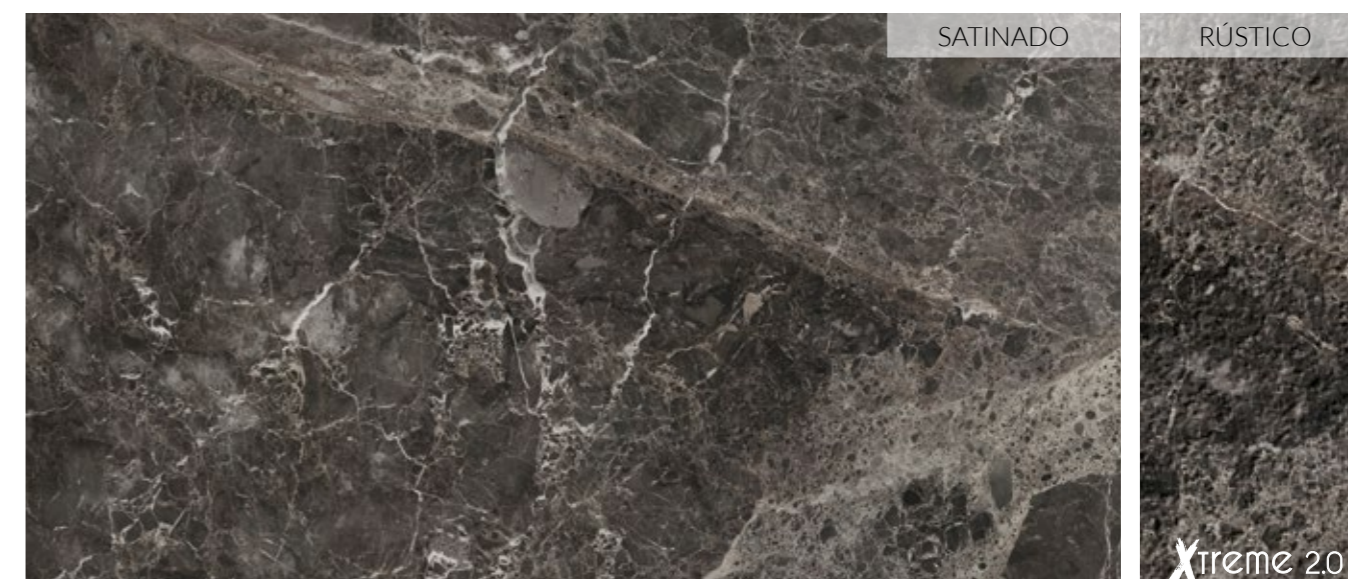

M38 · MARBLE STONE LAVA

60 x 120 (24" x 48") _____ Satinado B-75
60 x 60 (24" x 24") ESP 20 _____ Rústico B-79

Xtreme 2.0
RUSTIC ONLY IN 20 MM.

PACKING LIST

PIEZAS BASE · BASIC TILES · ÉLÉMENTS DE BASE · GRUNDFLIESEN

CM	SIZE	ACABADO/FINISH	PIEZAS CAJA/ PIECES BOX	KG CAJA	M² CAJA	SOFT BOX	CAJAS/BOXES EUROPALET	M² EUROPALET	SOFT EUROPALET	KG EUROPALET
60 x 60	24" x 24"	SATINADO	4	33,20	1,44	15,50	32	46,08	496,00	1.089,40
60 x 120	24" x 48"	TODOS	2	38,80	1,44	15,50	27	38,88	418,50	1.076,8
60 x 60	24" x 24"	ESP RÚSTICO	2	34,00	0,72	7,75	30	21,60	232,50	1.047,00

PACKING LIST

PIEZAS BASE · BASIC TILES · ÉLÉMENTS DE BASE · GRUNDFLIESEN

CM	SIZE	ACABADO/FINISH	PIEZAS CAJA/ PIECES BOX	KG CAJA	M² CAJA	SOFT BOX	CAJAS/BOXES EUROPALET	M² EUROPALET	SOFT EUROPALET	KG EUROPALET
60 x 120	24" x 48"	TODOS	2	38,80	1,44	15,50	27	38,88	418,50	1.076,8
60 x 60	24" x 24"	ESP RÚSTICO	2	34,00	0,72	7,75	30	21,60	232,50	1.047,00