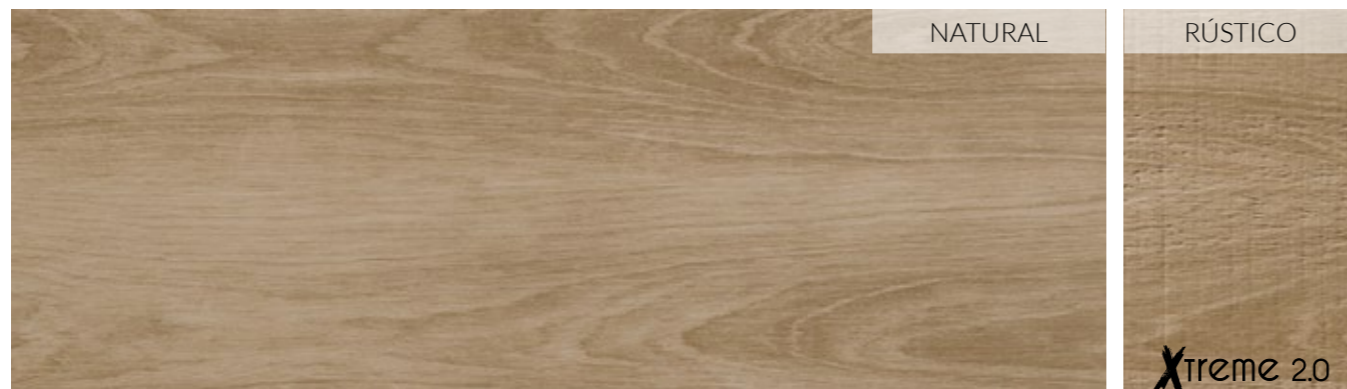

W73 · TIMBER EUCALIPTO

20 x 120 (8" x 48") _____ Natural B-74
30 x 120 (11" x 48") ESP 20 _____ Rústico B-113

Xtreme 2.0
RUSTIC ONLY IN 20 MM.

PACKING LIST

PIEZAS BASE · BASIC TILES · ELÉMENTS DE BASE · GRUNDFLIESEN

CM	SIZE	ACABADO/FINISH	PIEZAS CAJA/ PIECES BOX	KG CAJA	M² CAJA	SOFT BOX	CAJAS/BOXES EUROPALET	M² EUROPALET	SOFT EUROPALET	KG EUROPALET
20 x 120	8" x 48"	NATURAL	6	38,80	1,44	15,50	30	43,20	465,00	1.191,00
30 x 120	12" x 48"	ESP RÚSTICO	2	34,10	0,72	7,75	30	21,60	232,50	1.050,00

PACKING LIST

PIEZAS BASE · BASIC TILES · ELÉMENTS DE BASE · GRUNDFLIESEN

CM	SIZE	ACABADO/FINISH	PIEZAS CAJA/ PIECES BOX	KG CAJA	M² CAJA	SOFT BOX	CAJAS/BOXES EUROPALET	M² EUROPALET	SOFT EUROPALET	KG EUROPALET
20 x 120	8" x 48"	NATURAL	6	38,80	1,44	15,50	30	43,20	465,00	1.191,00
30 x 120	12" x 48"	ESP RÚSTICO	2	34,10	0,72	7,75	30	21,60	232,50	1.050,00