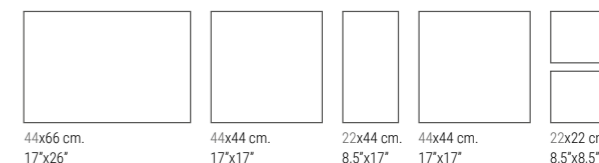

1 PALET CONTAINS: 30 boxes / 26,1 SQM / 655 Kg.
UN PALET CONTIENE: 30 cajas / 26,1 SQM / 655 Kg.