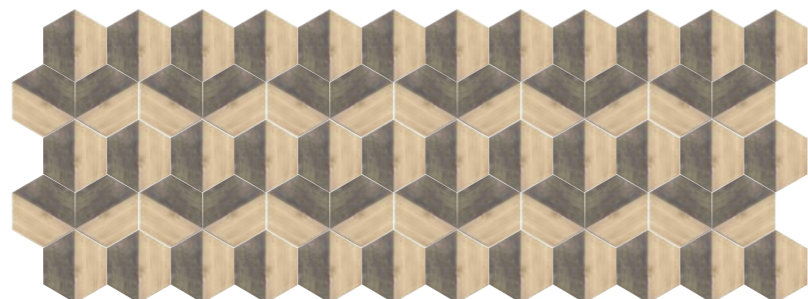

escala reducida
reduced scale

1.5 mm junta recomendada entre piezas
1.5 Recommended joint between pieces