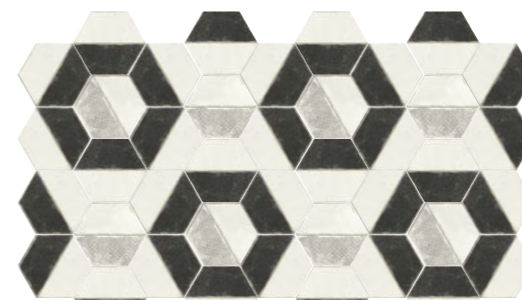

escala reducida
reduced scale