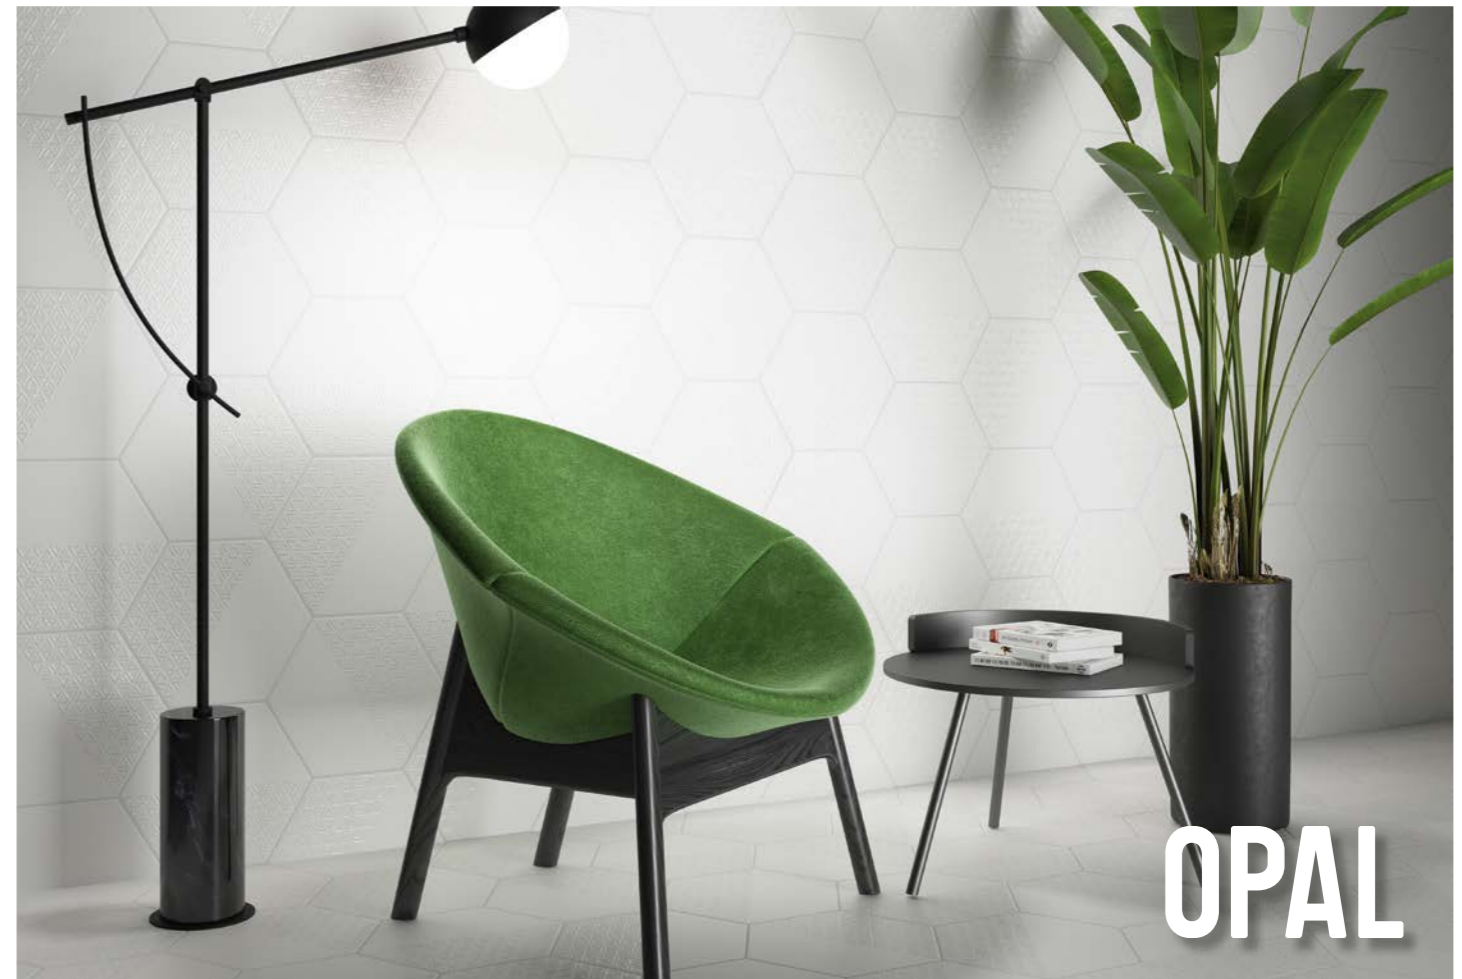

⊖ escala reducida
reduced scale

OPAL NEGRO
28,5x33 cm · 11"x13" · K 50

OPAL DECO BLACK
28,5x33 cm · 11"x13" · K 38

⊖ escala reducida
reduced scale

OPAL

OPAL DECO WHITE 28,5x33 cm · 11"x13"

OPAL NEGRO 28,5x33 cm · 11"x13" · OPAL DECO BLACK 28,5x33 cm · 11"x13"